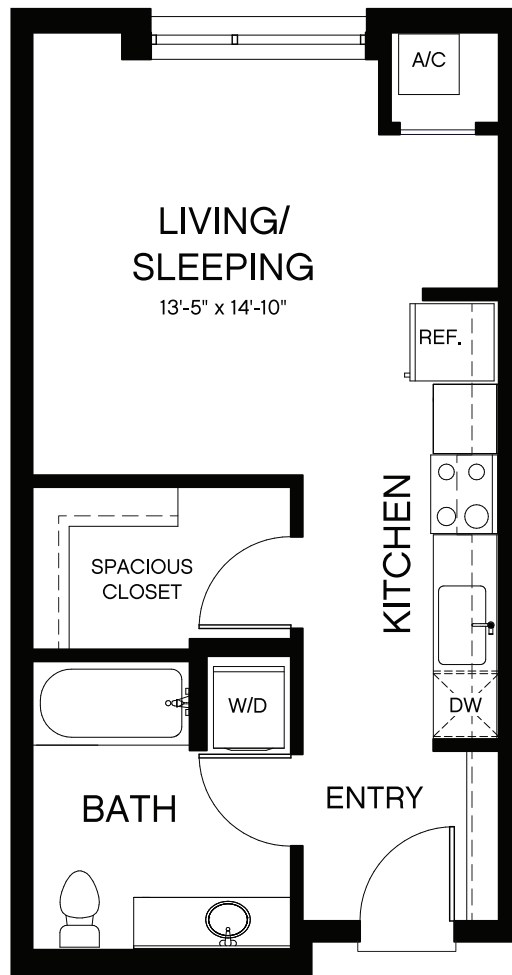

Plan SC Studio • 1 Bath • 415–420 sq. Ft.

NOTES

4901 Broadway, Oakland, CA 94611 BaxterOnBroadway.com