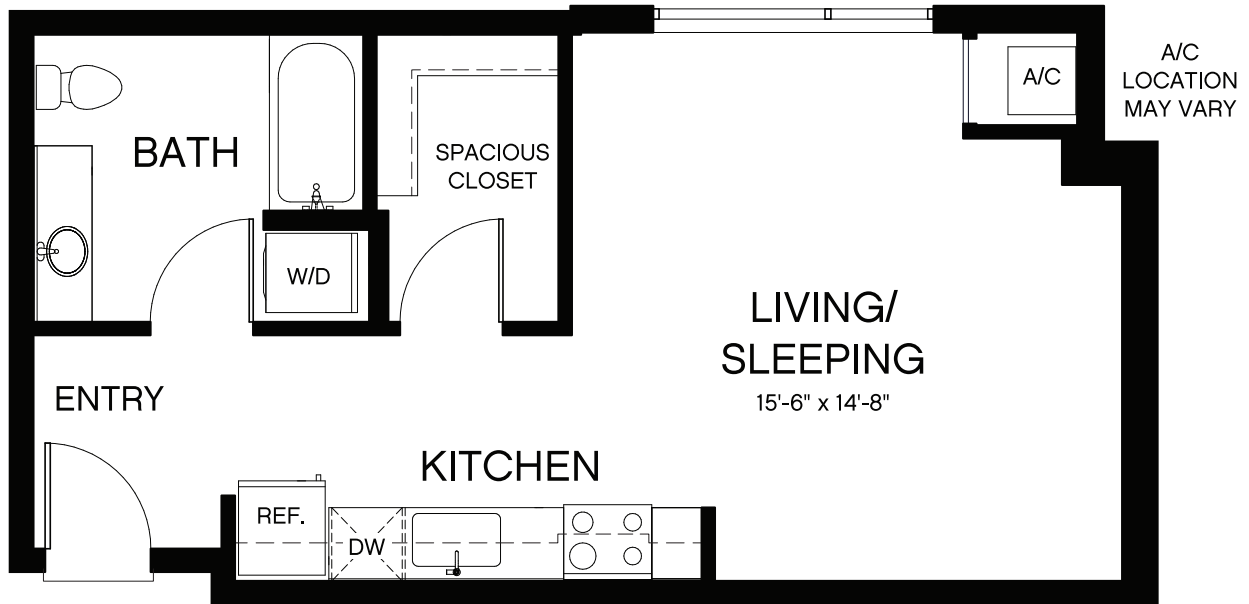

**Plan SB** Studio • 1 Bath • 440–469 sq. Ft.

**NOTES**

---

---

---

4901 Broadway, Oakland, CA 94611 [BaxterOnBroadway.com](http://BaxterOnBroadway.com)