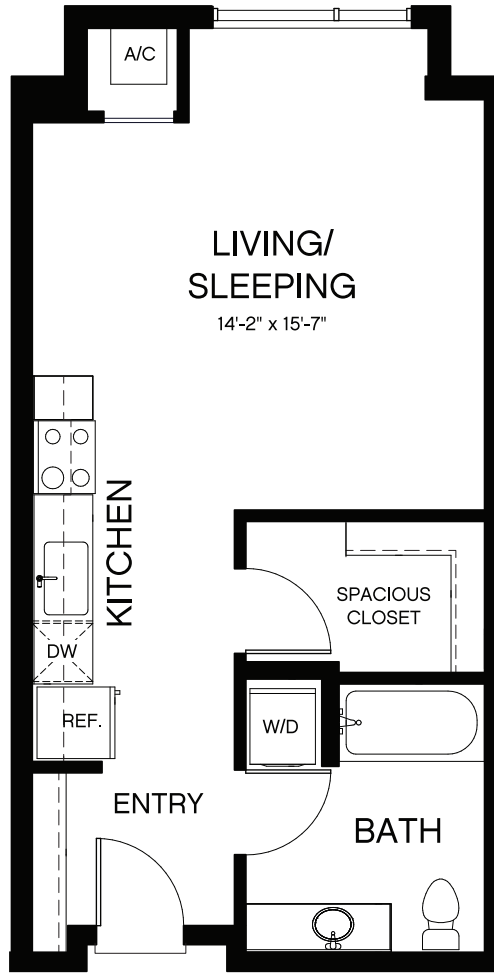

Plan SA Studio • 1 Bath • 436–478 sq. Ft.

NOTES

4901 Broadway, Oakland, CA 94611 BaxterOnBroadway.com