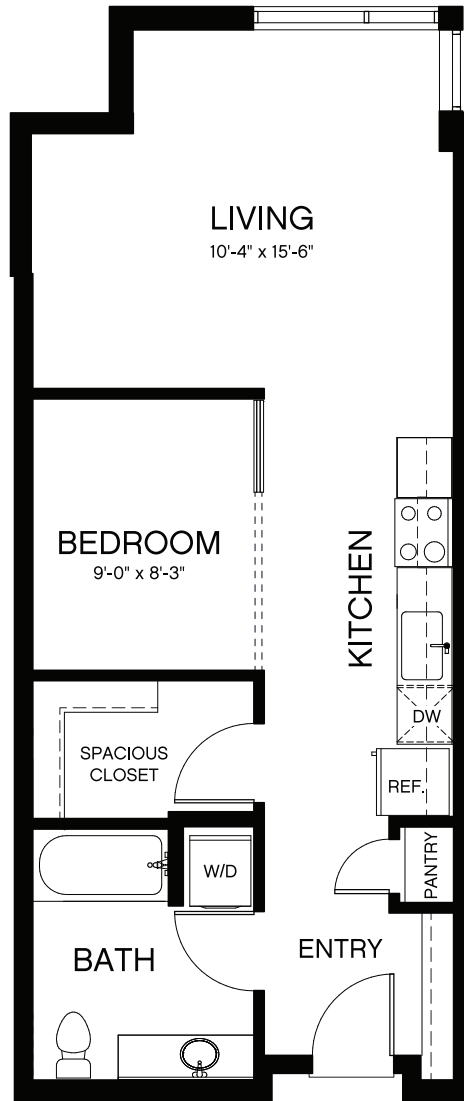

Plan OC Open Bedroom • 1 Bath • 567-593 sq. Ft.

NOTES

4901 Broadway, Oakland, CA 94611 BaxterOnBroadway.com