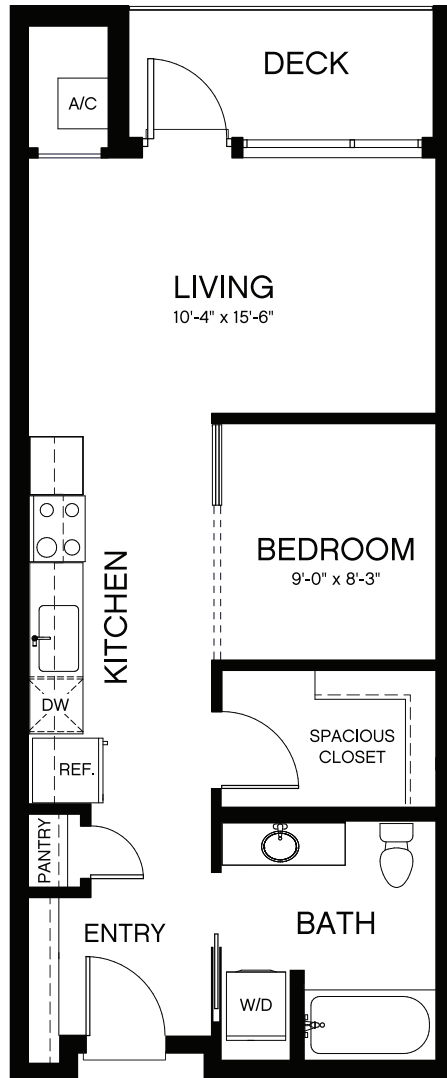

Plan OB-1 Open Bedroom • 1 Bath • 532-541 sq. Ft.

NOTES

4901 Broadway, Oakland, CA 94611 BaxterOnBroadway.com