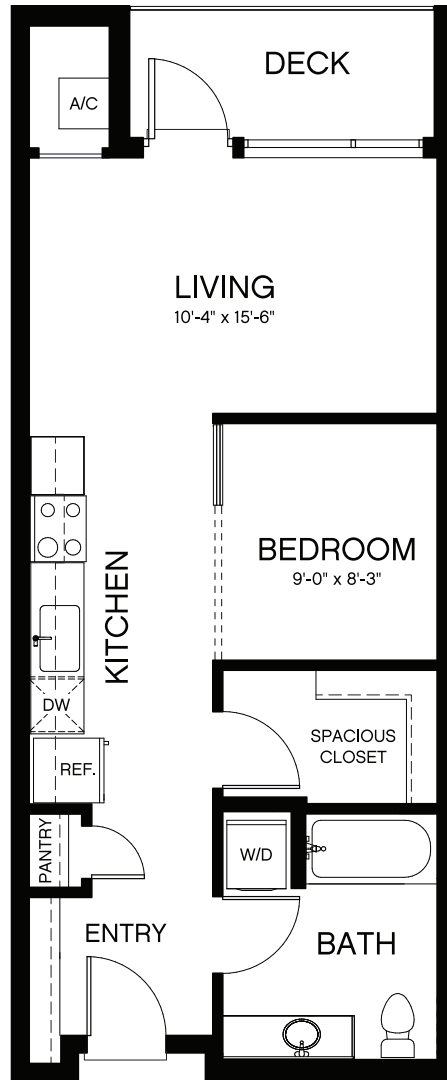

**Plan OB** Open Bedroom • 1 Bath • 503-544 sq. Ft.

**NOTES**

---

---

---

4901 Broadway, Oakland, CA 94611 [BaxterOnBroadway.com](http://BaxterOnBroadway.com)