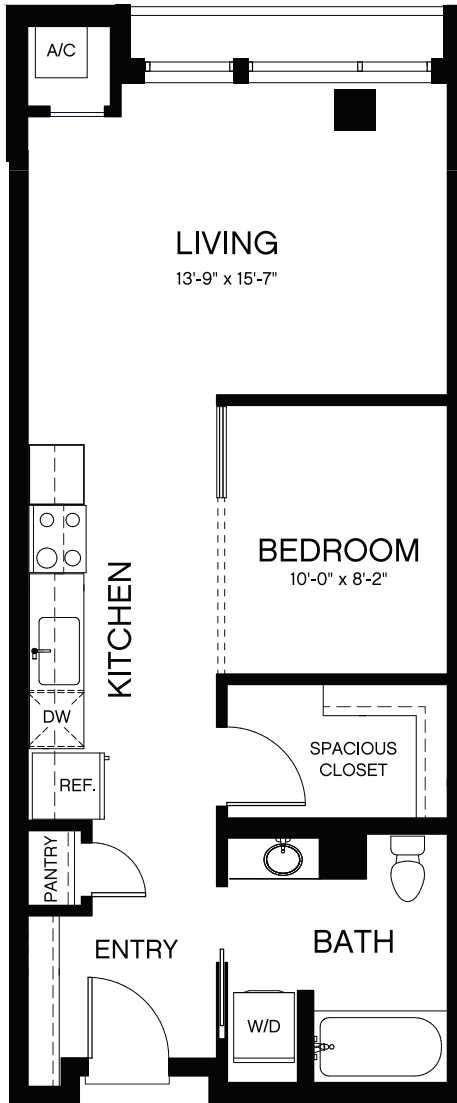

**Plan OA-1** Open Bedroom • 1 Bath • 567 sq. Ft.

**NOTES**

---

---

---

4901 Broadway, Oakland, CA 94611 [BaxterOnBroadway.com](http://BaxterOnBroadway.com)