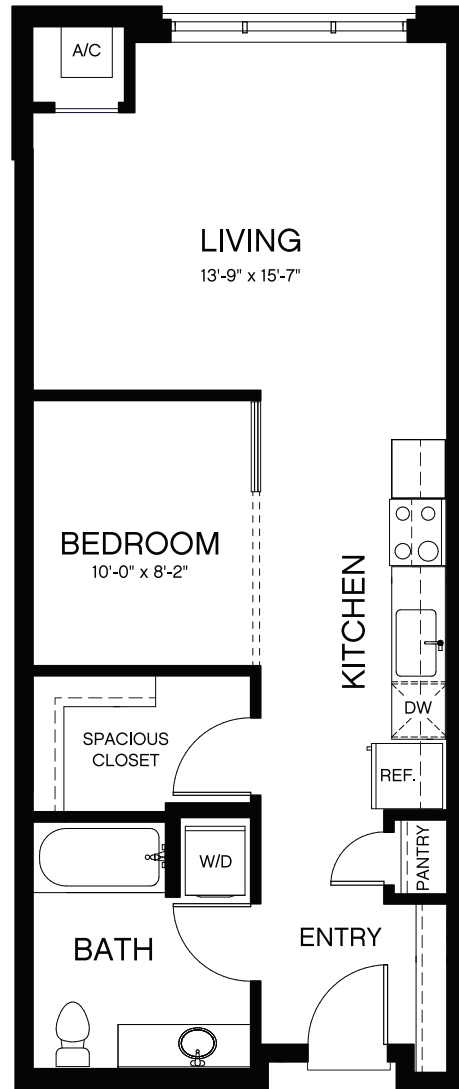

**Plan OA** Open Bedroom • 1 Bath • 530–604 sq. Ft.

**NOTES**

---

---

---

4901 Broadway, Oakland, CA 94611 [BaxterOnBroadway.com](http://BaxterOnBroadway.com)