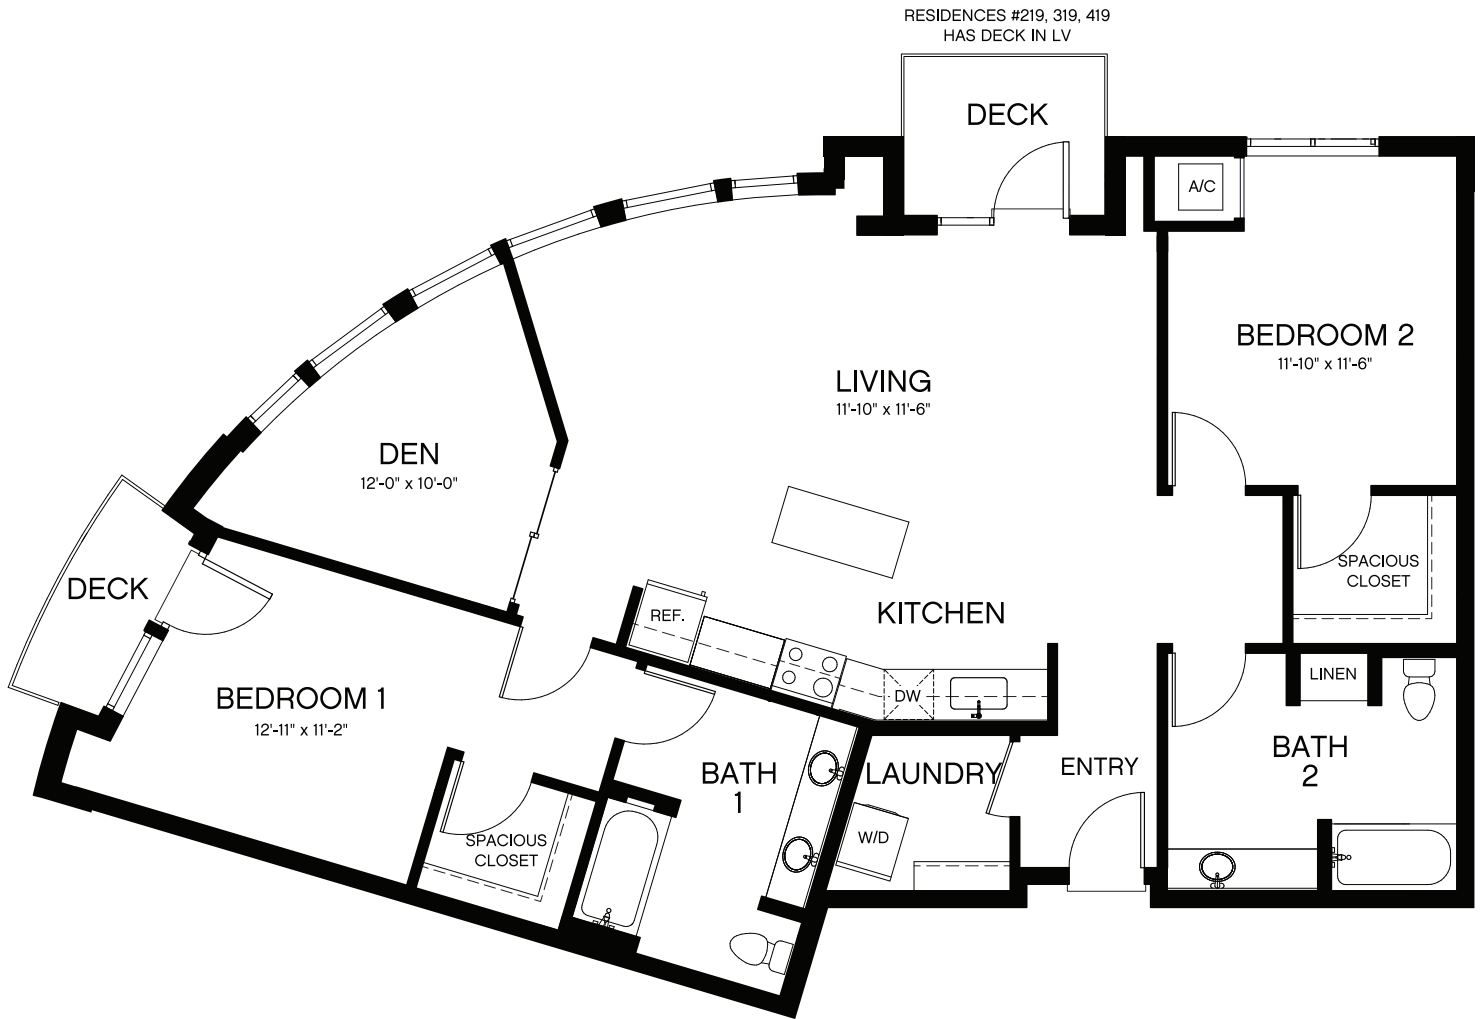

Plan 2E 2 Bedroom + Den • 2 Bath • 1,339-1,342 sq. Ft.

NOTES

4901 Broadway, Oakland, CA 94611 BaxterOnBroadway.com