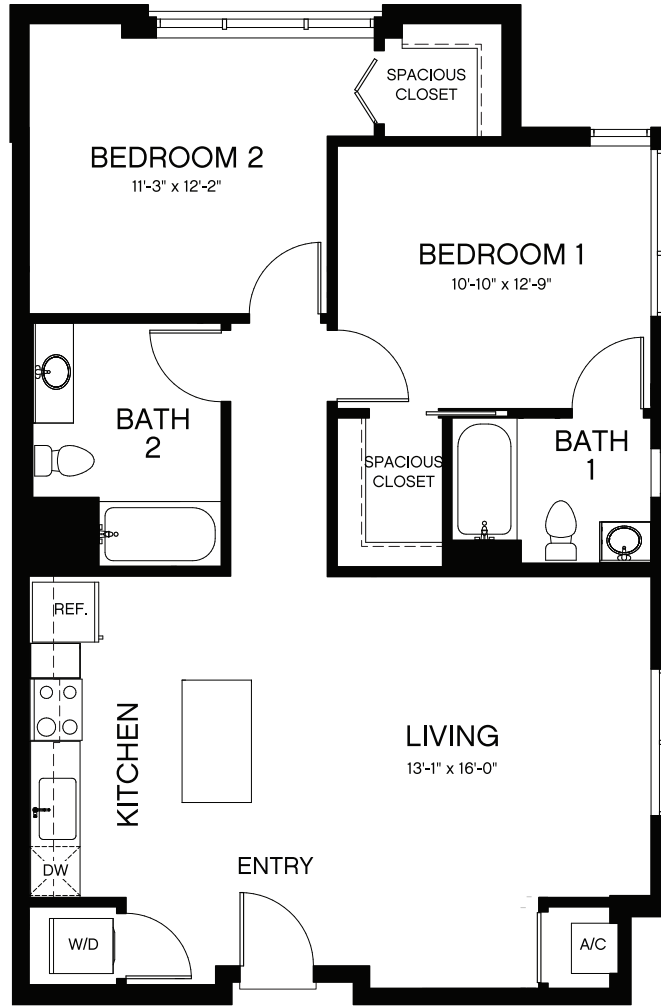

Plan 2D 2 Bedroom • 2 Bath • 941 sq. Ft.

NOTES

4901 Broadway, Oakland, CA 94611 BaxterOnBroadway.com