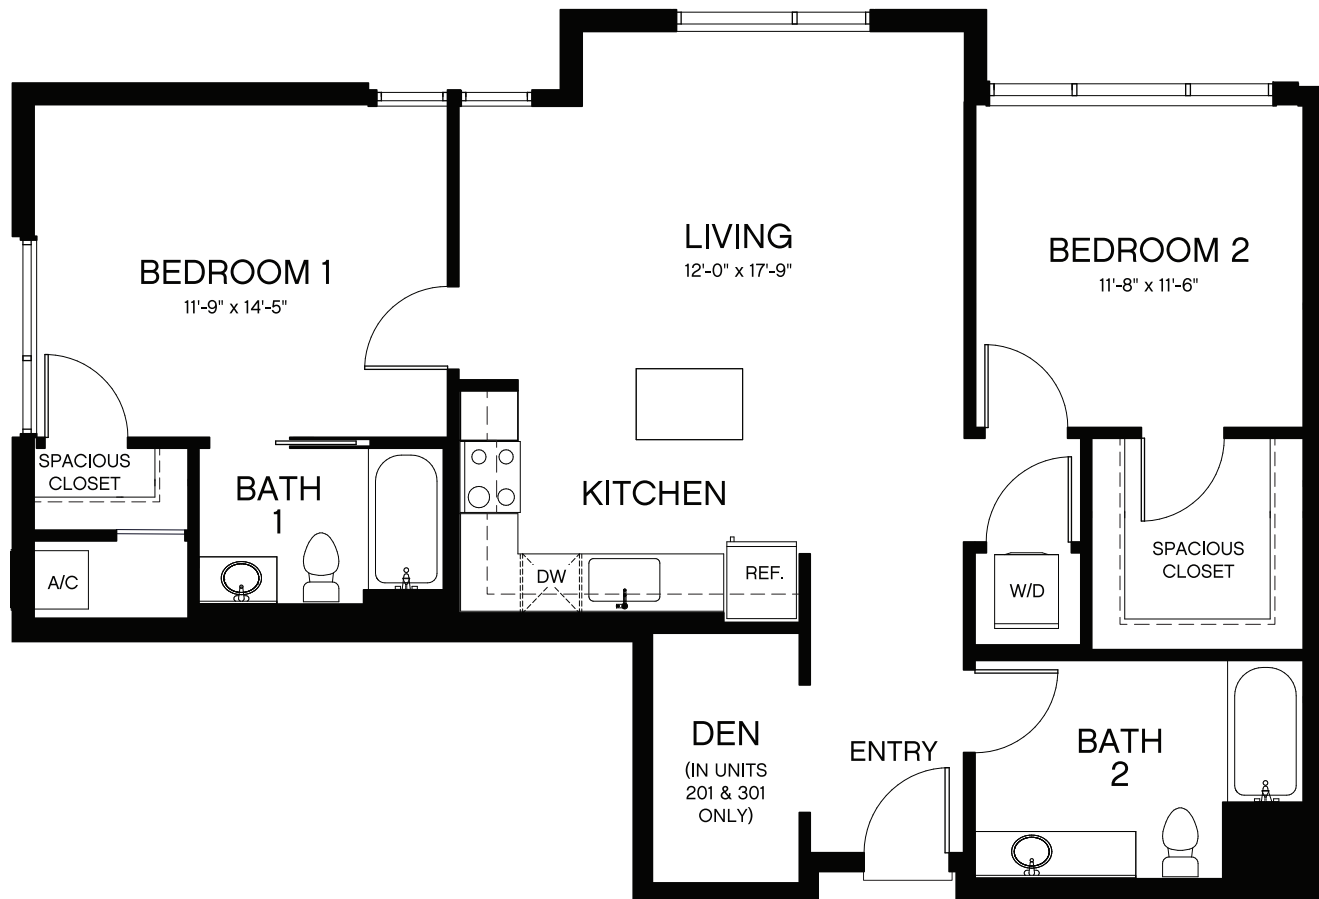

Plan 2B 2 Bedroom + Den • 2 Bath • 994-1,033 sq. Ft.

NOTES

4901 Broadway, Oakland, CA 94611 BaxterOnBroadway.com