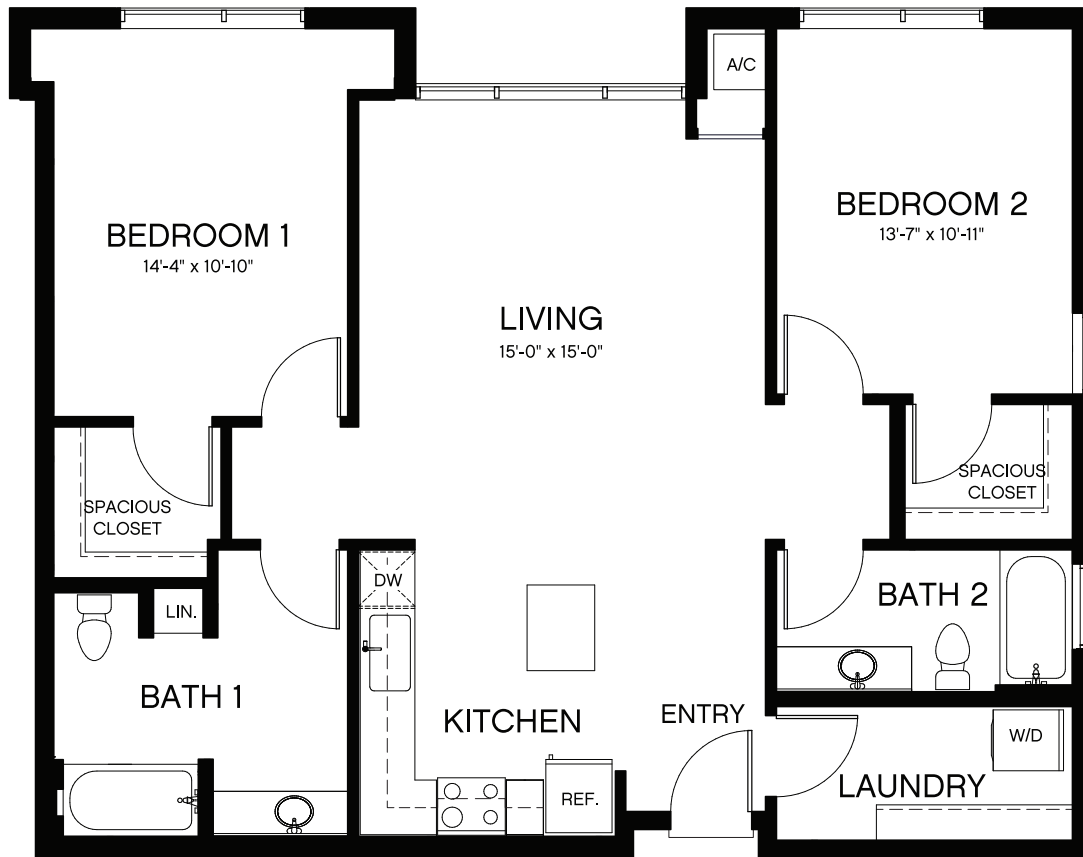

**Plan 2A** 2 Bedroom • 2 Bath • 1,022-1,091 sq. Ft.

**NOTES**

---

---

---

4901 Broadway, Oakland, CA 94611 [BaxterOnBroadway.com](http://BaxterOnBroadway.com)