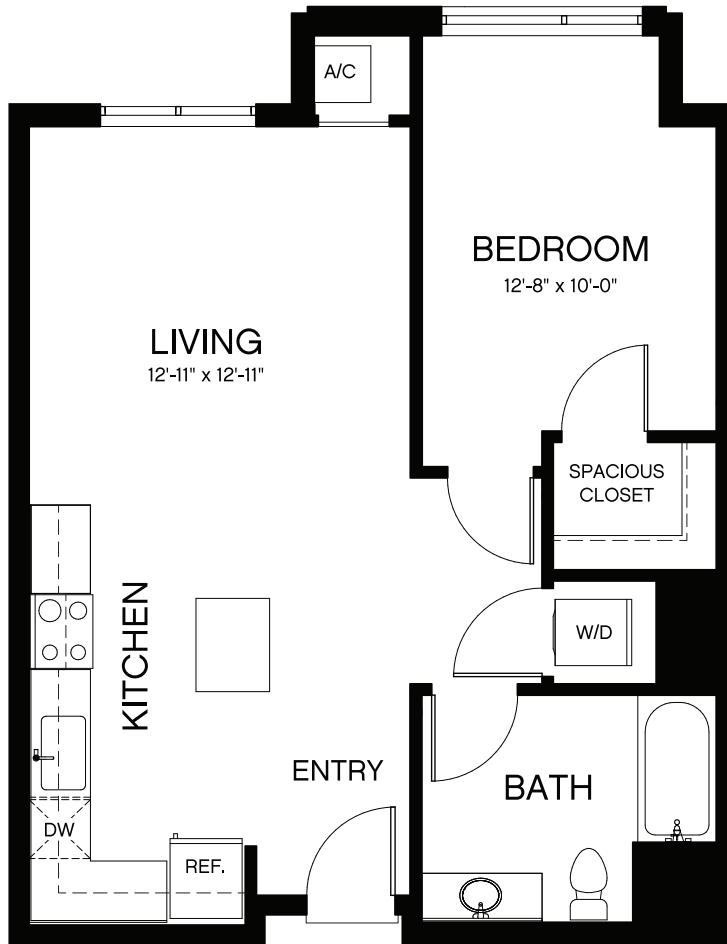

Plan 1B 1 Bedroom • 1 Bath • 652-660 sq. Ft.

NOTES

4901 Broadway, Oakland, CA 94611 BaxterOnBroadway.com