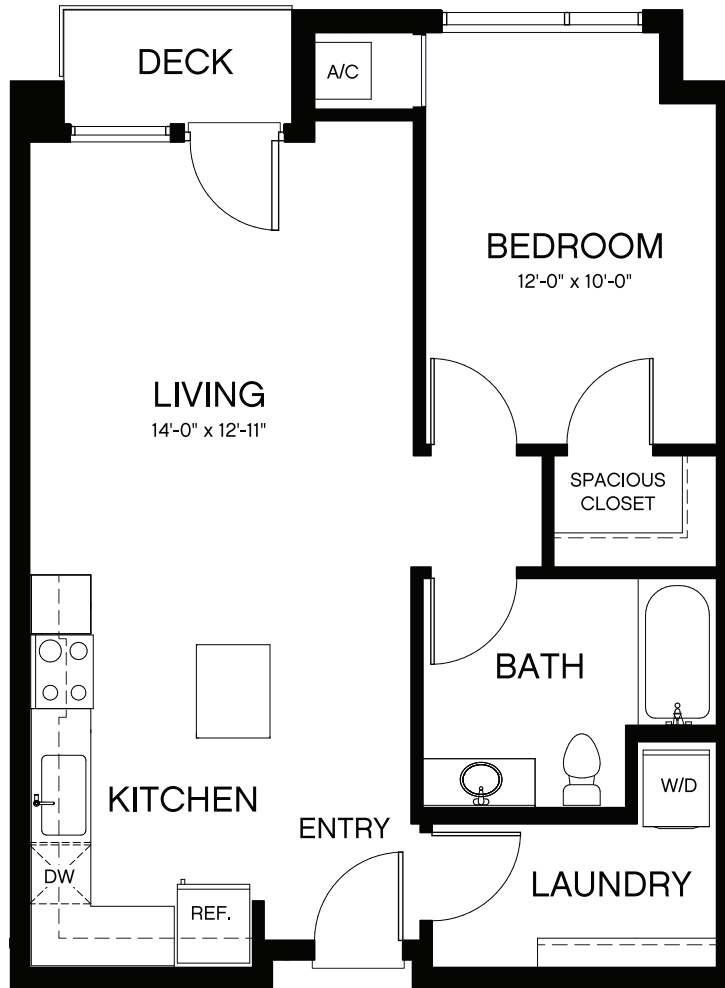

Plan 1A 1 Bedroom • 1 Bath • 657-742 sq. Ft.

NOTES

4901 Broadway, Oakland, CA 94611 BaxterOnBroadway.com