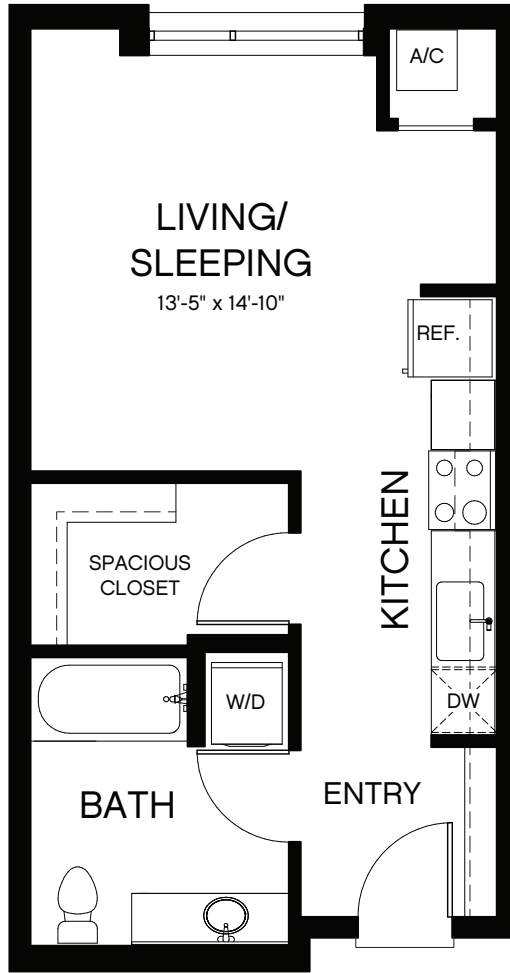

**Plan SC** Studio • 1 Bath • 415–420 sq. Ft.

**NOTES**

---

---

---

4901 Broadway, Oakland, CA 94611 [BaxterOnBroadway.com](http://BaxterOnBroadway.com)