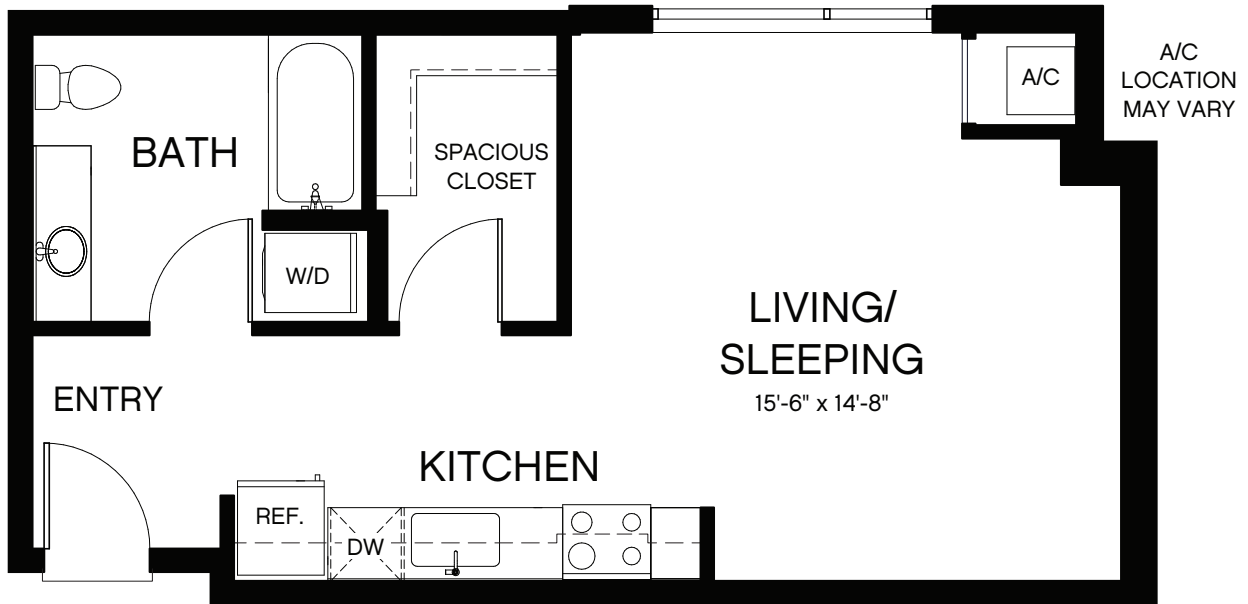

Plan SB Studio • 1 Bath • 440–469 sq. Ft.

NOTES

4901 Broadway, Oakland, CA 94611 BaxterOnBroadway.com