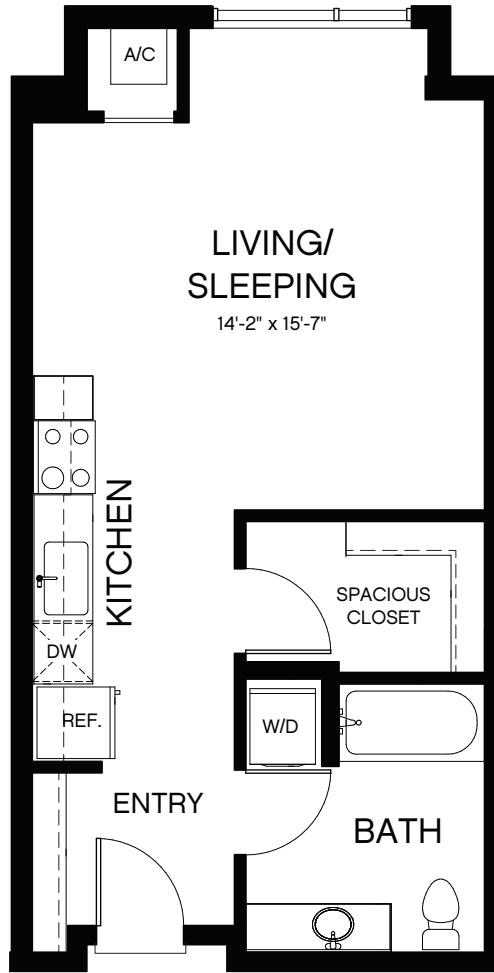

**Plan SA** Studio • 1 Bath • 436–478 sq. Ft.

**NOTES**

---

---

---

4901 Broadway, Oakland, CA 94611 [BaxterOnBroadway.com](http://BaxterOnBroadway.com)