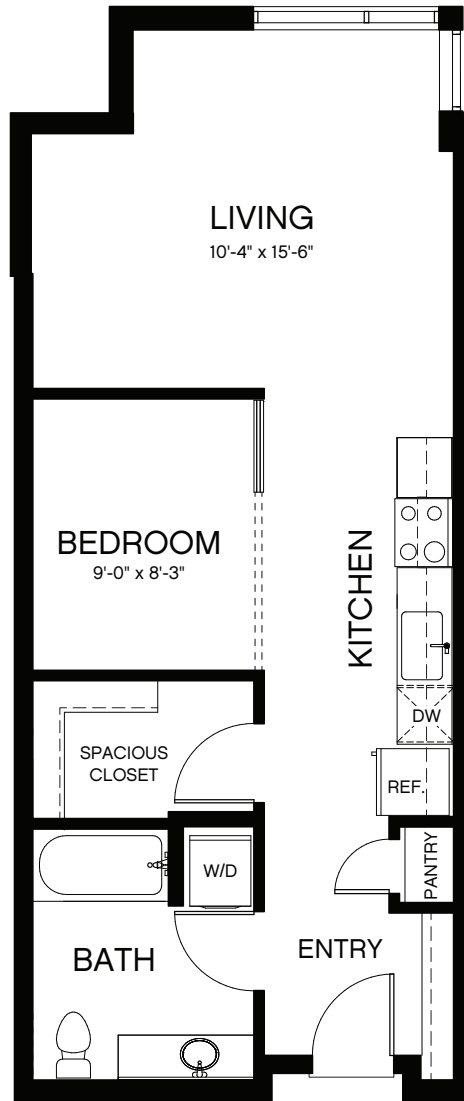

Plan OC Open Bedroom • 1 Bath • 567-593 sq. Ft.

NOTES

4901 Broadway, Oakland, CA 94611 BaxterOnBroadway.com