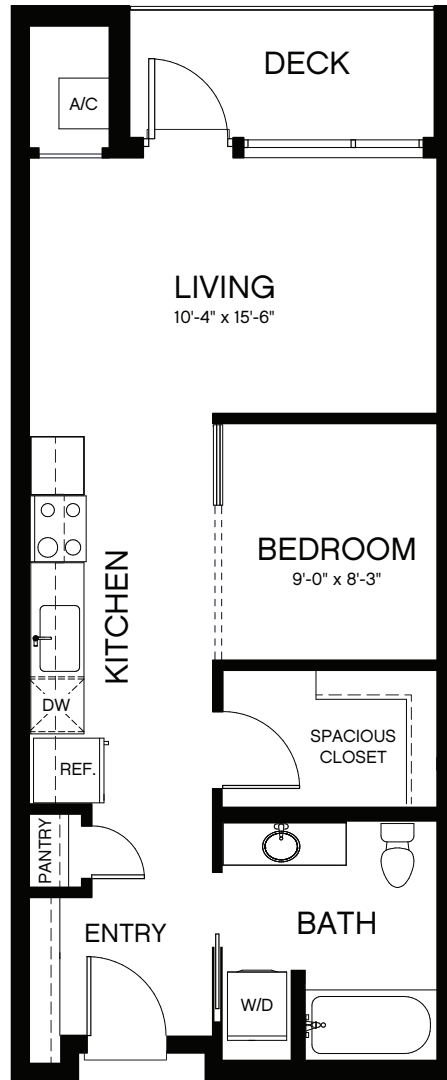

Plan OB-1 Open Bedroom • 1 Bath • 532-541 sq. Ft.

NOTES

4901 Broadway, Oakland, CA 94611 BaxterOnBroadway.com