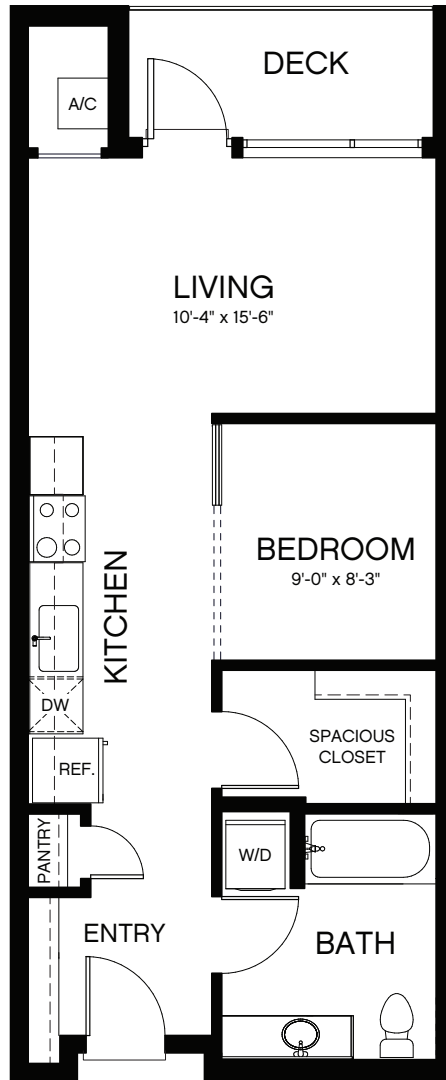

Plan OB Open Bedroom • 1 Bath • 503-544 sq. Ft.

NOTES

4901 Broadway, Oakland, CA 94611 BaxterOnBroadway.com