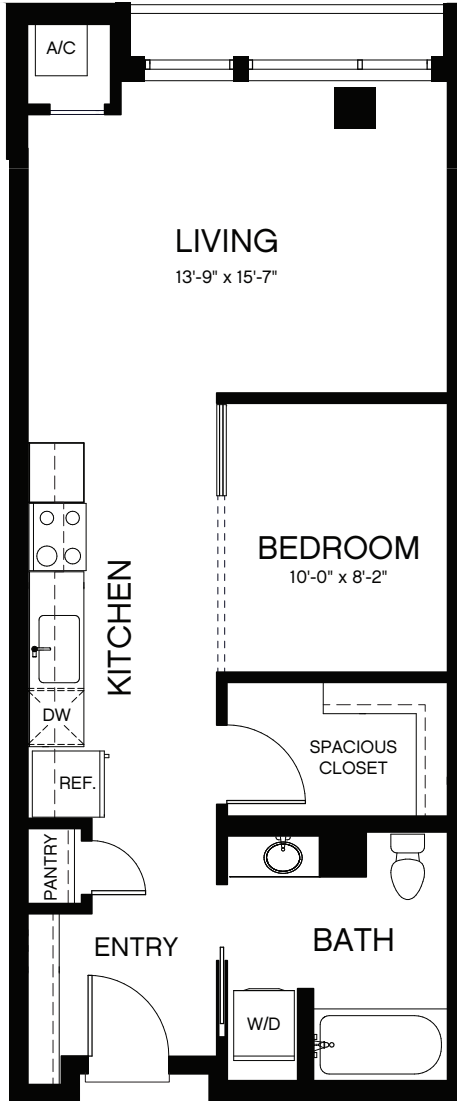

**Plan OA-1** Open Bedroom • 1 Bath • 567 sq. Ft.

**NOTES**

---

---

---

4901 Broadway, Oakland, CA 94611 [BaxterOnBroadway.com](http://BaxterOnBroadway.com)