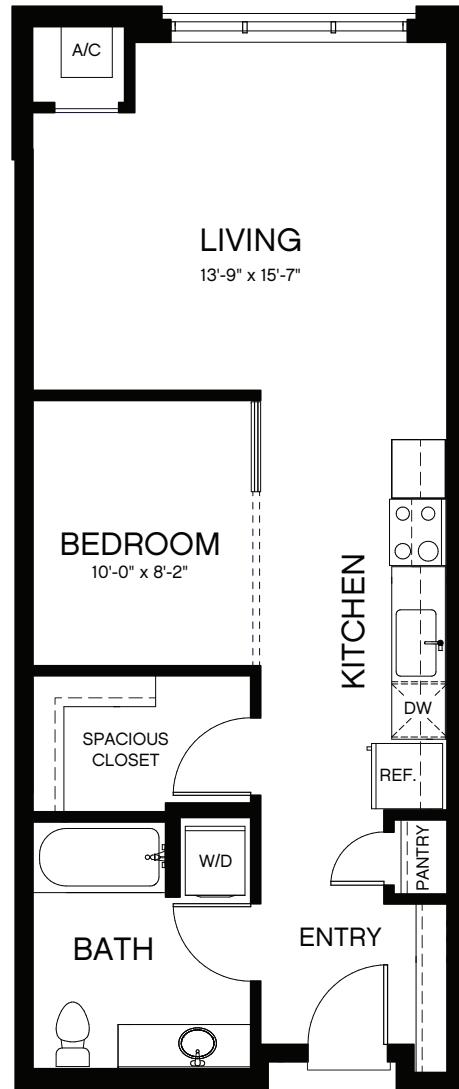

Plan OA Open Bedroom • 1 Bath • 530–604 sq. Ft.

NOTES

4901 Broadway, Oakland, CA 94611 BaxterOnBroadway.com