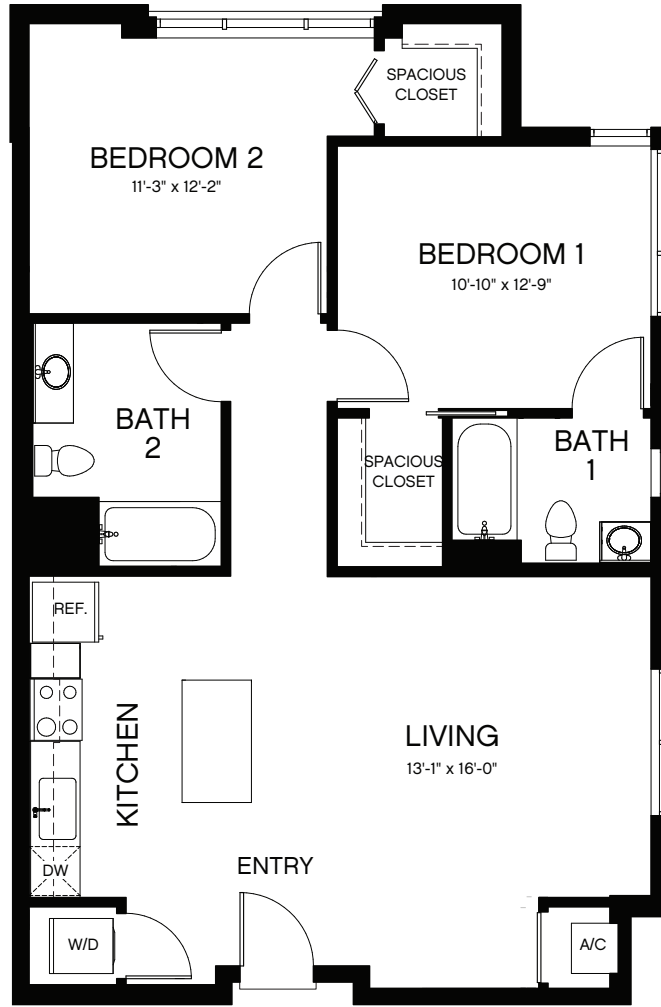

Plan 2D 2 Bedroom • 2 Bath • 941 sq. Ft.

NOTES

4901 Broadway, Oakland, CA 94611 BaxterOnBroadway.com