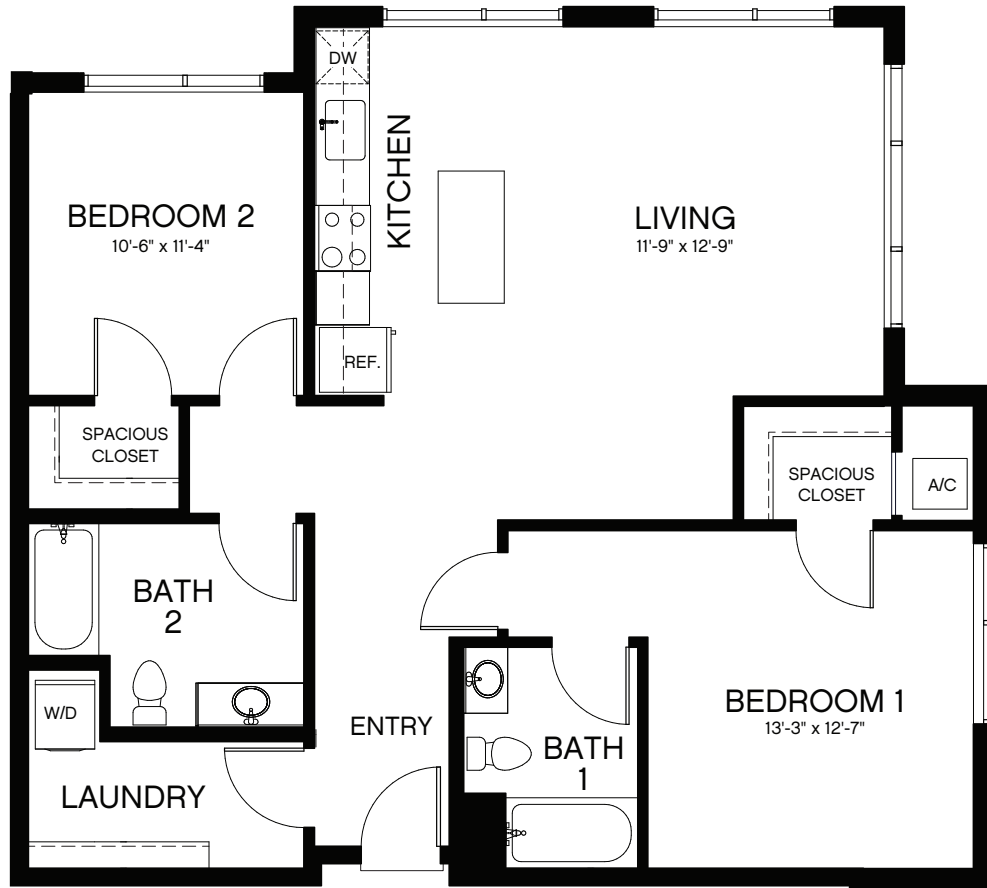

Plan 2C 2 Bedroom • 2 Bath • 1,022-1,058 sq. Ft.

NOTES

4901 Broadway, Oakland, CA 94611 BaxterOnBroadway.com