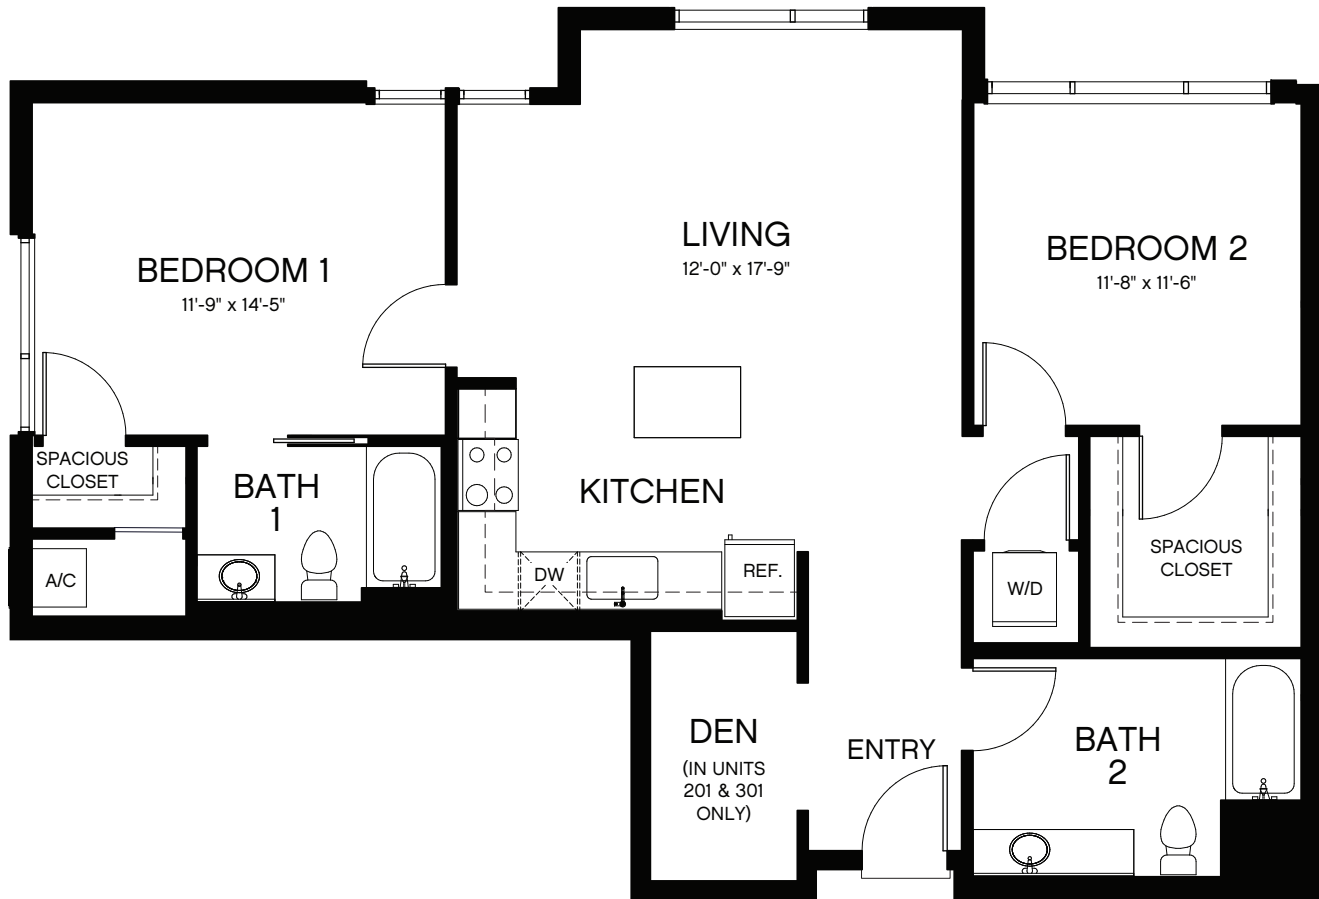

Plan 2B 2 Bedroom + Den • 2 Bath • 994-1,033 sq. Ft.

NOTES

4901 Broadway, Oakland, CA 94611 BaxterOnBroadway.com