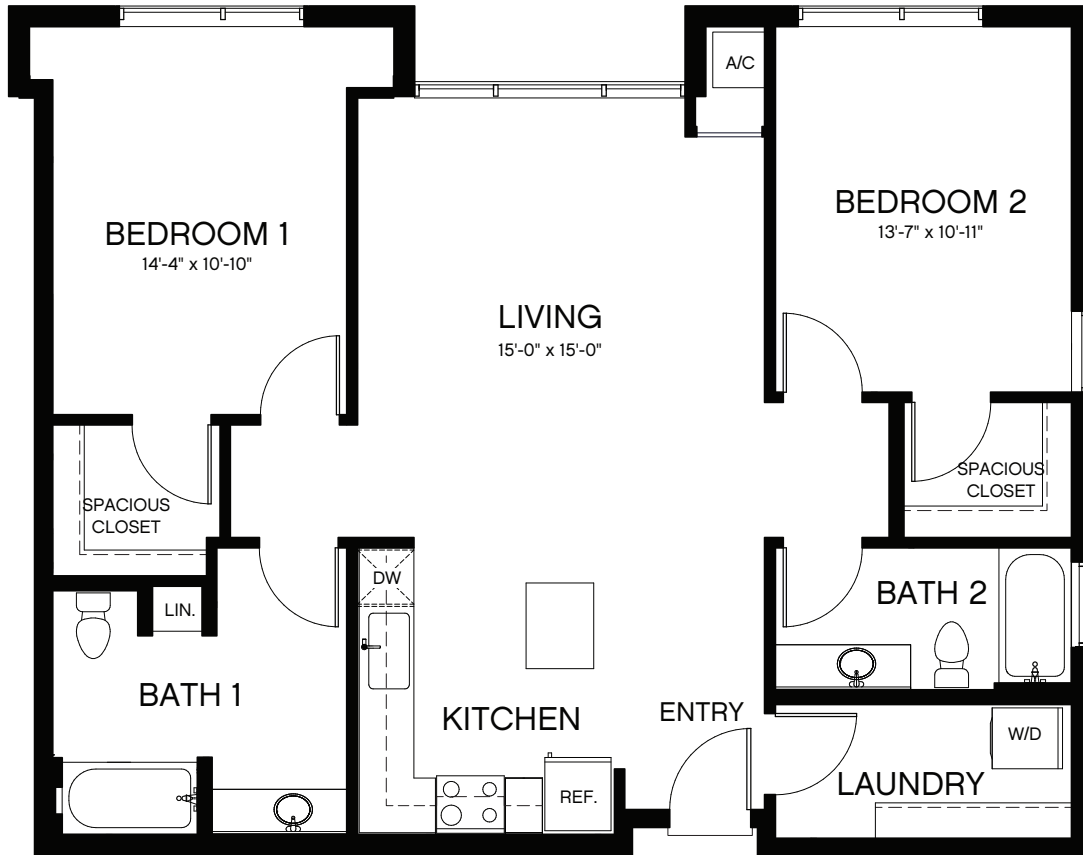

**Plan 2A** 2 Bedroom • 2 Bath • 1,022-1,091 sq. Ft.

**NOTES**

---

---

---

4901 Broadway, Oakland, CA 94611 [BaxterOnBroadway.com](http://BaxterOnBroadway.com)