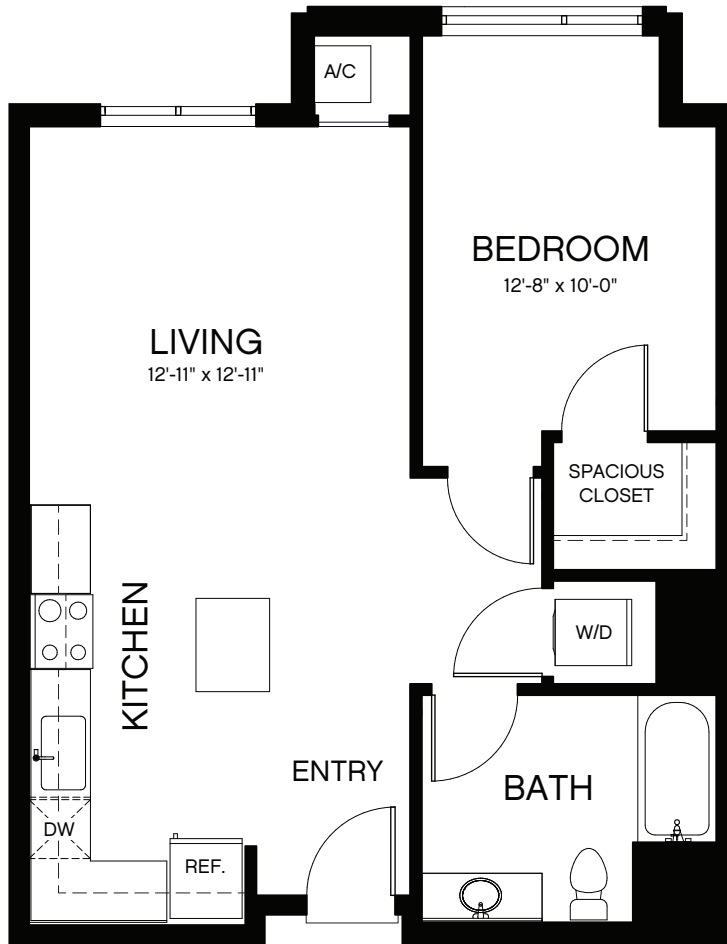

Plan 1B 1 Bedroom • 1 Bath • 652-660 sq. Ft.

NOTES

4901 Broadway, Oakland, CA 94611 BaxterOnBroadway.com