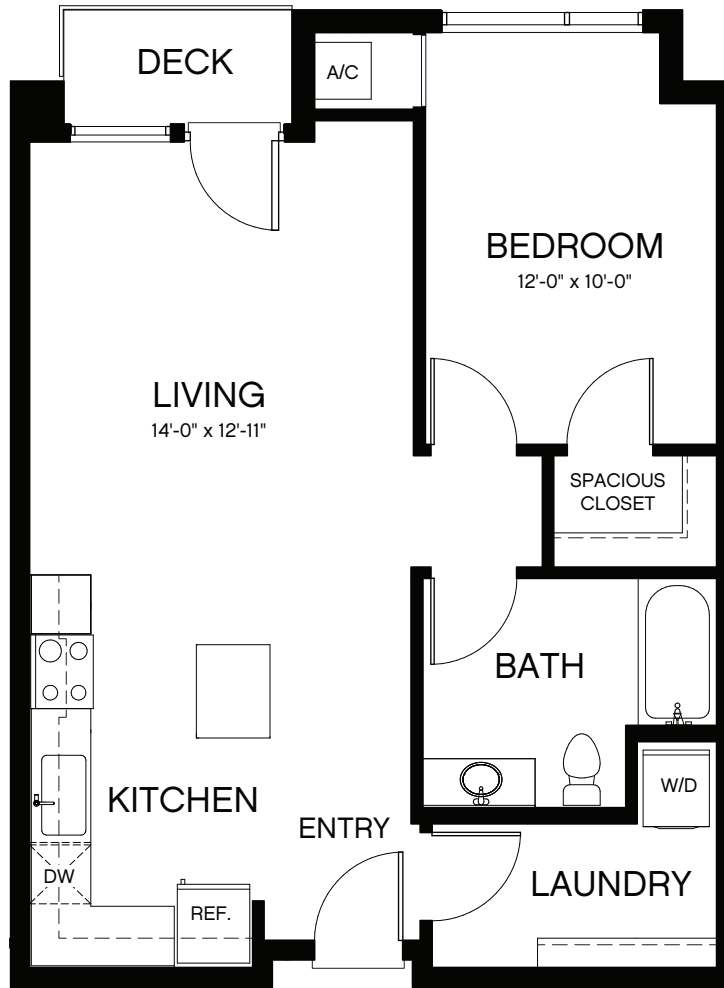

Plan 1A 1 Bedroom • 1 Bath • 657-742 sq. Ft.

NOTES

4901 Broadway, Oakland, CA 94611 BaxterOnBroadway.com