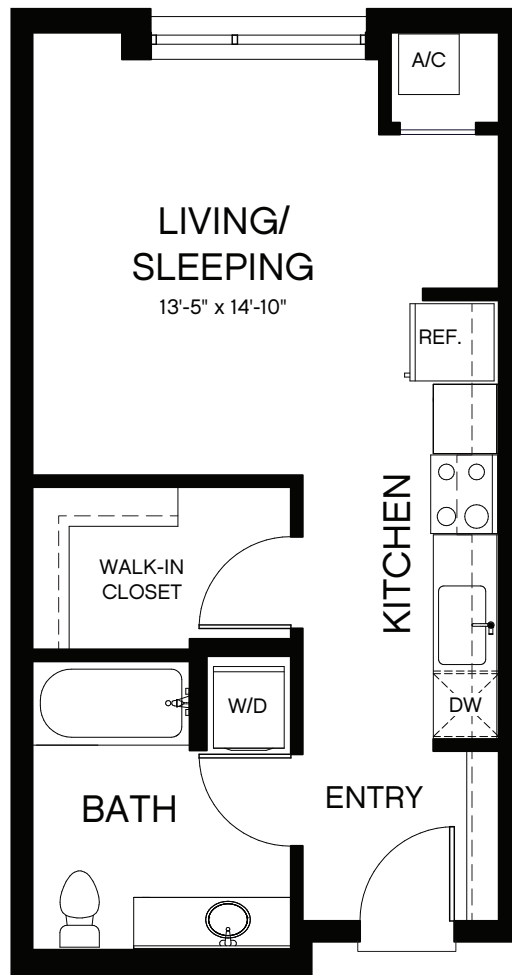

Plan SC Studio • 1 Bath • 415–420 sq. Ft.

NOTES

4901 Broadway, Oakland, CA 94611 BaxterOnBroadway.com