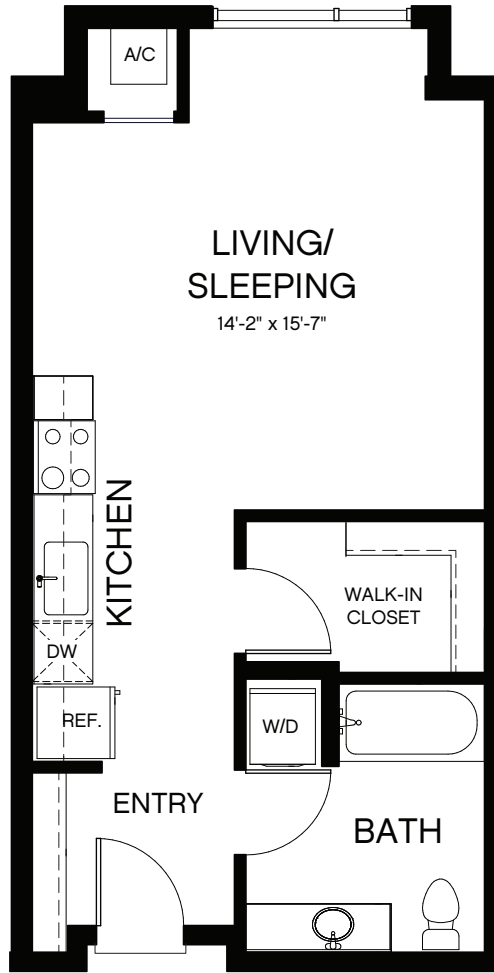

Plan SA Studio • 1 Bath • 436–478 sq. Ft.

NOTES

4901 Broadway, Oakland, CA 94611 BaxterOnBroadway.com