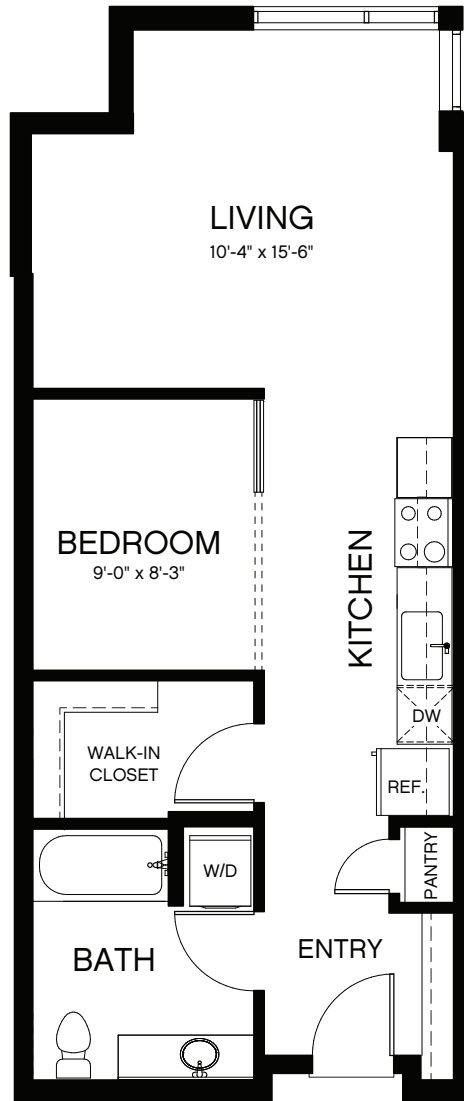

**Plan OC** Open Bedroom • 1 Bath • 567-593 sq. Ft.

**NOTES**

---

---

---

4901 Broadway, Oakland, CA 94611 [BaxterOnBroadway.com](http://BaxterOnBroadway.com)