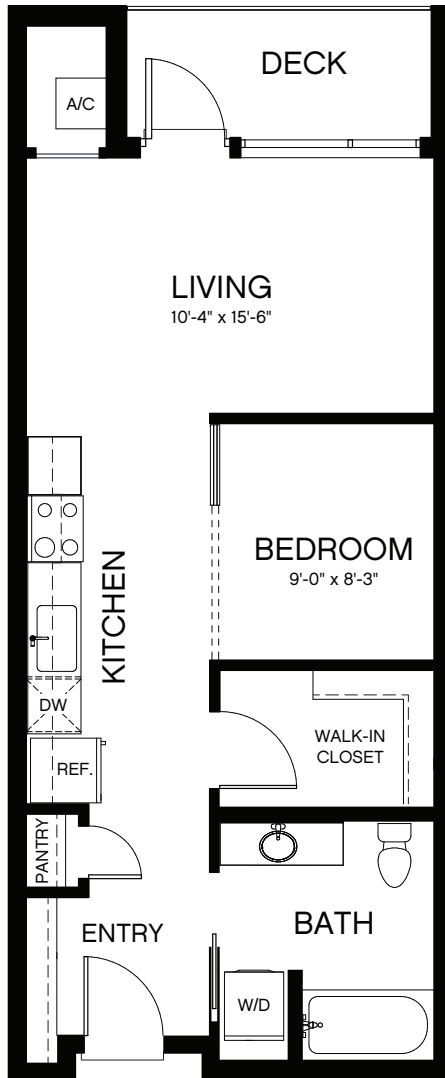

Plan OB-1 Open Bedroom • 1 Bath • 532-541 sq. Ft.

NOTES

4901 Broadway, Oakland, CA 94611 BaxterOnBroadway.com