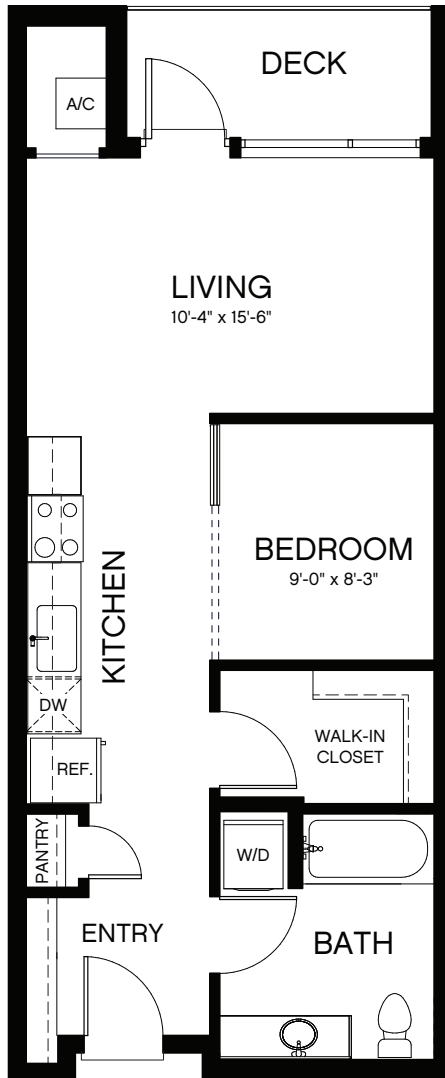

**Plan OB** Open Bedroom • 1 Bath • 503-544 sq. Ft.

**NOTES**

---

---

---

4901 Broadway, Oakland, CA 94611 [BaxterOnBroadway.com](http://BaxterOnBroadway.com)