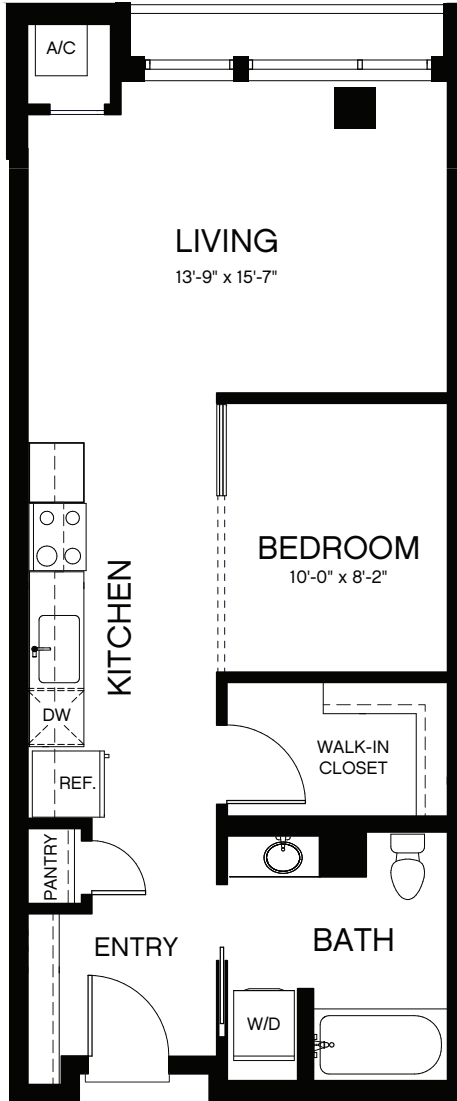

Plan OA-1 Open Bedroom • 1 Bath • 567 sq. Ft.

NOTES

4901 Broadway, Oakland, CA 94611 BaxterOnBroadway.com