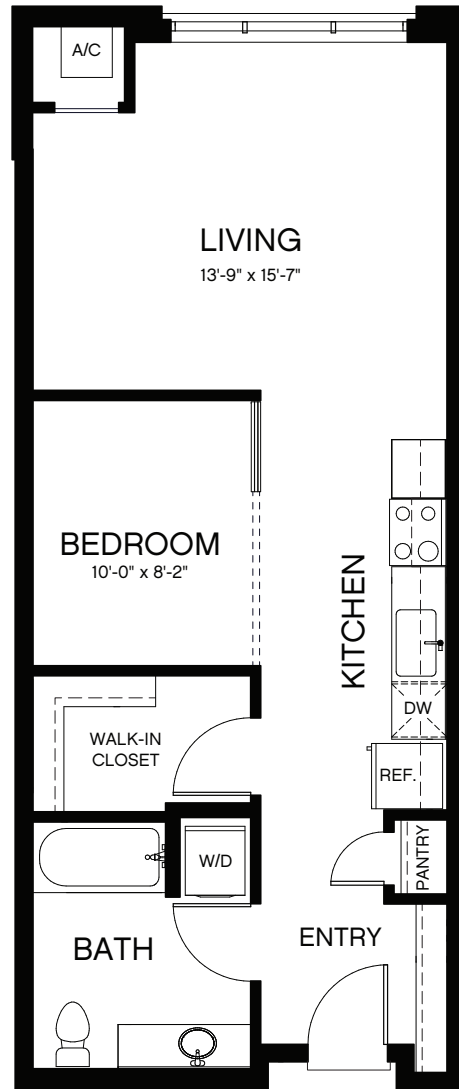

Plan OA Open Bedroom • 1 Bath • 530–604 sq. Ft.

NOTES

4901 Broadway, Oakland, CA 94611 BaxterOnBroadway.com