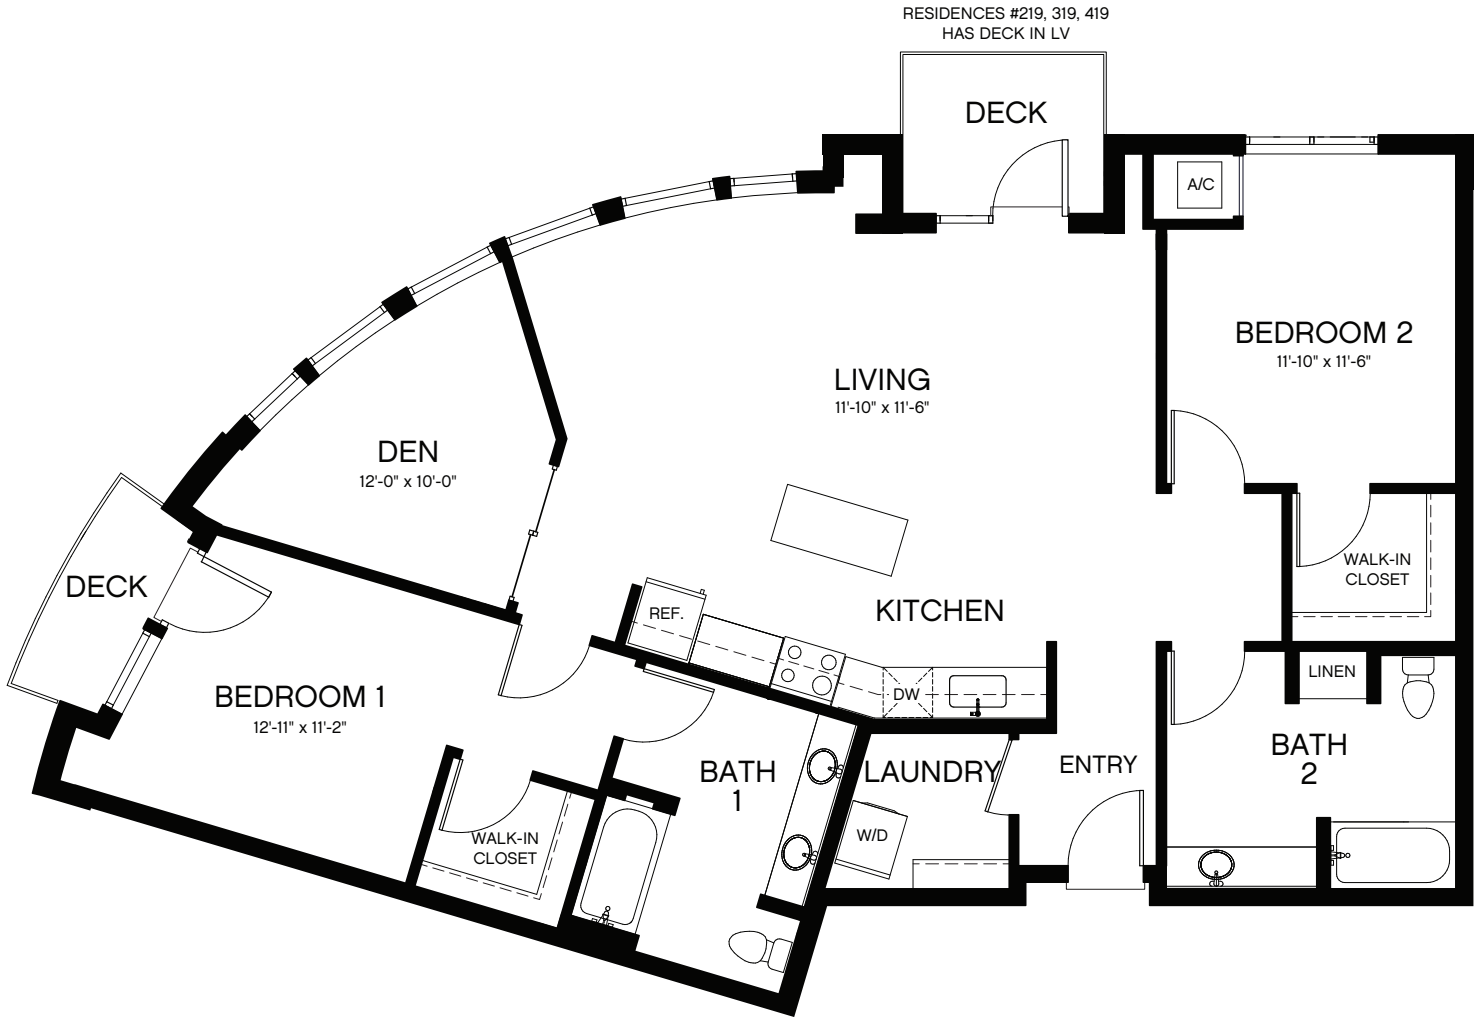

Plan 2E 2 Bedroom + Den • 2 Bath • 1,339-1,342 sq. Ft.

NOTES

4901 Broadway, Oakland, CA 94611 BaxterOnBroadway.com