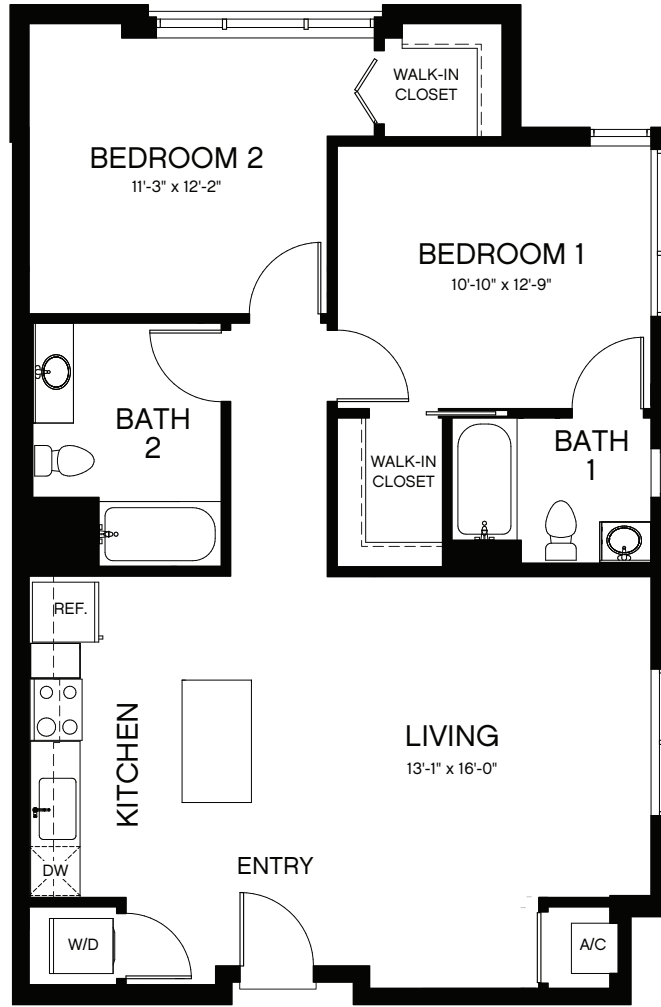

Plan 2D 2 Bedroom • 2 Bath • 941 sq. Ft.

NOTES

4901 Broadway, Oakland, CA 94611 BaxterOnBroadway.com