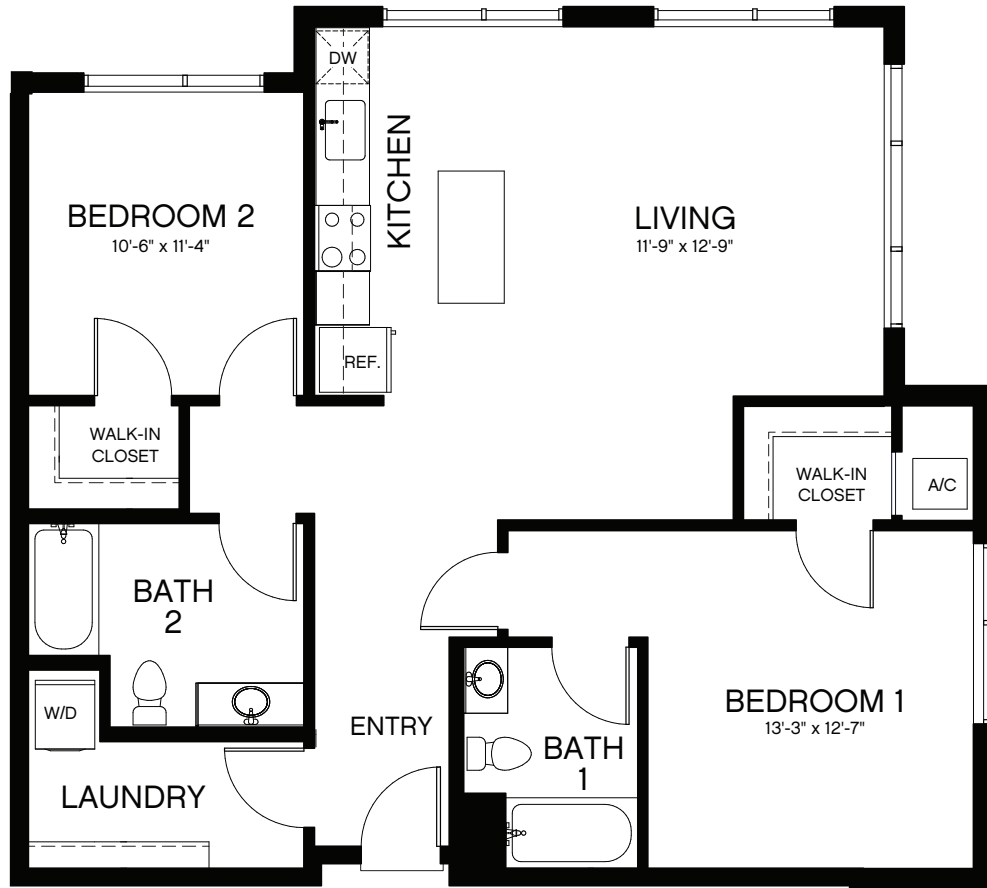

**Plan 2C** 2 Bedroom • 2 Bath • 1,022-1,058 sq. Ft.

**NOTES**

---

---

---

4901 Broadway, Oakland, CA 94611 [BaxterOnBroadway.com](http://BaxterOnBroadway.com)