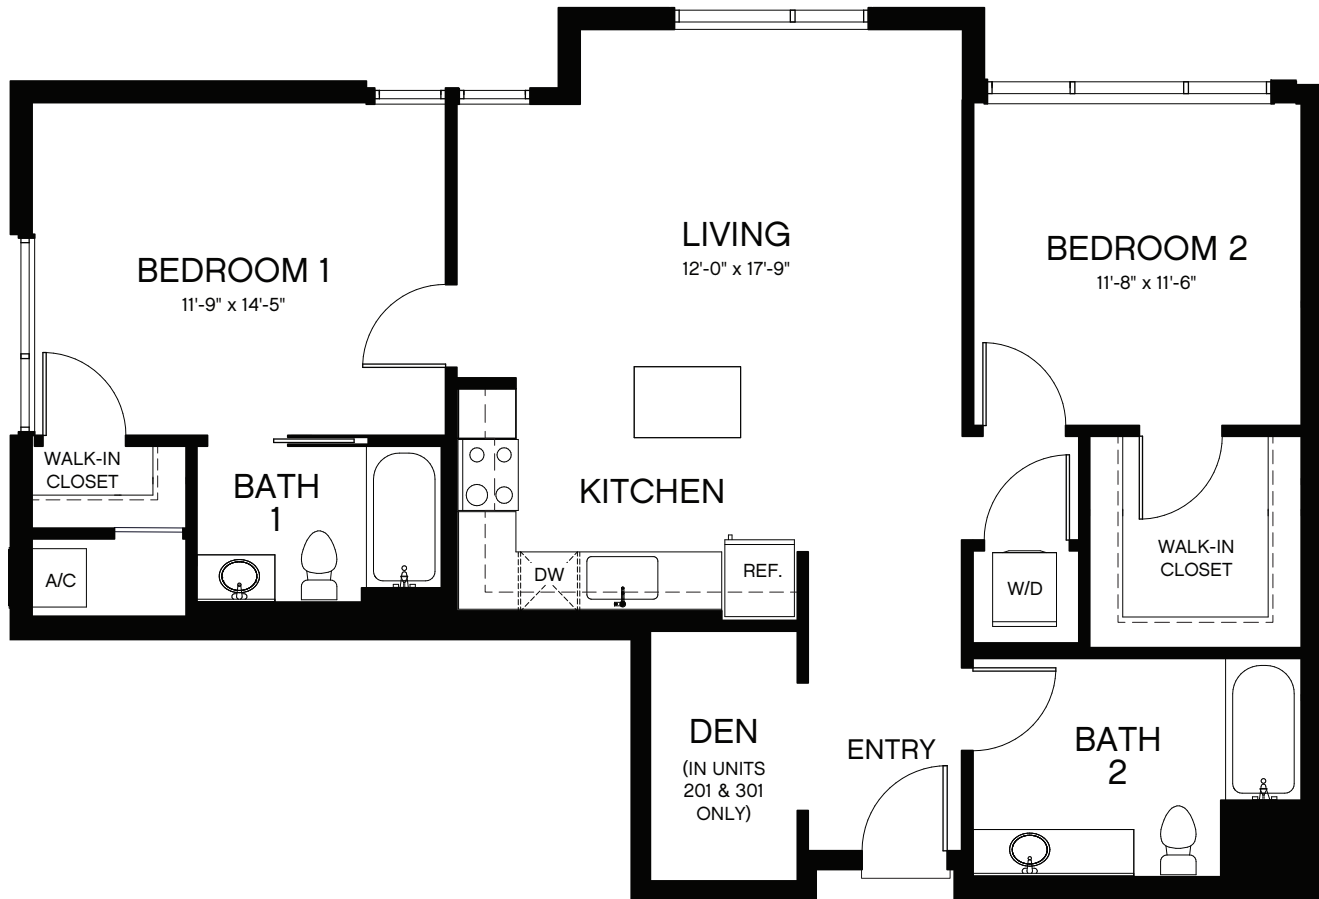

Plan 2B 2 Bedroom + Den • 2 Bath • 994-1,033 sq. Ft.

NOTES

4901 Broadway, Oakland, CA 94611 BaxterOnBroadway.com