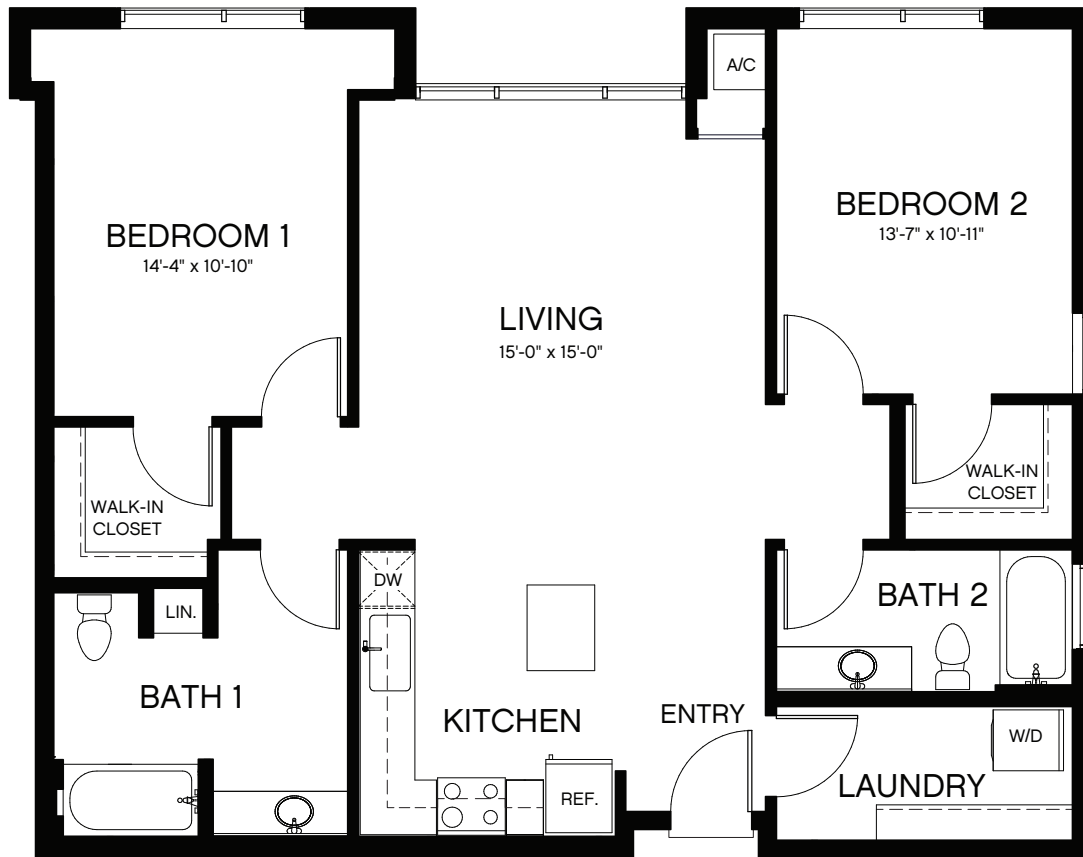

Plan 2A 2 Bedroom • 2 Bath • 1,022-1,091 sq. Ft.

NOTES

4901 Broadway, Oakland, CA 94611 BaxterOnBroadway.com