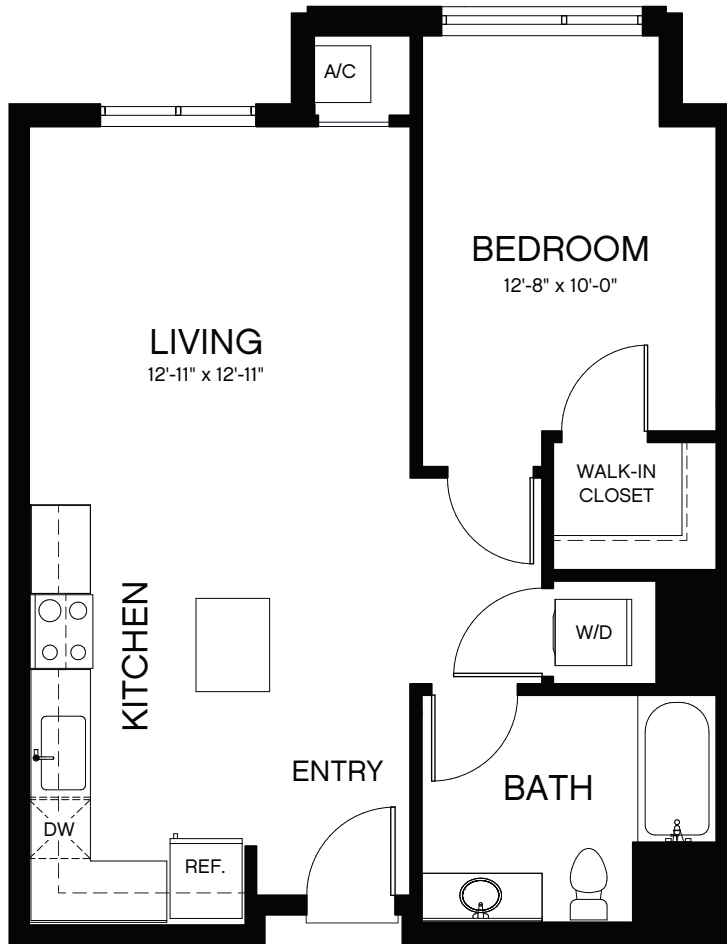

**Plan 1B** 1 Bedroom • 1 Bath • 652-660 sq. Ft.

**NOTES**

---

---

---

4901 Broadway, Oakland, CA 94611 [BaxterOnBroadway.com](http://BaxterOnBroadway.com)