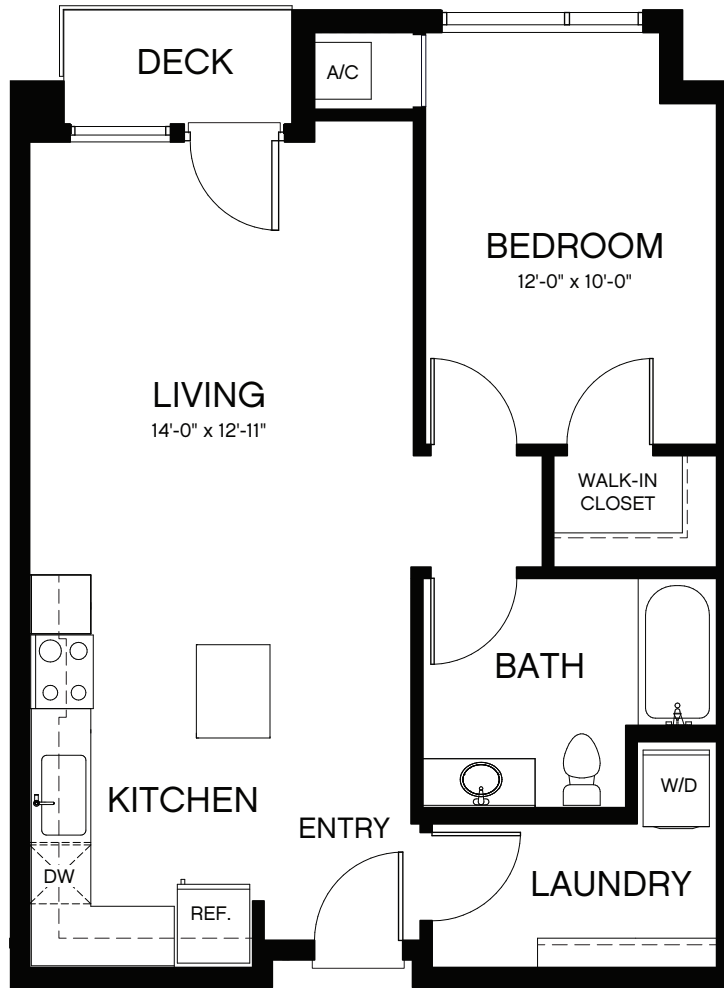

Plan 1A 1 Bedroom • 1 Bath • 657-742 sq. Ft.

NOTES

4901 Broadway, Oakland, CA 94611 BaxterOnBroadway.com