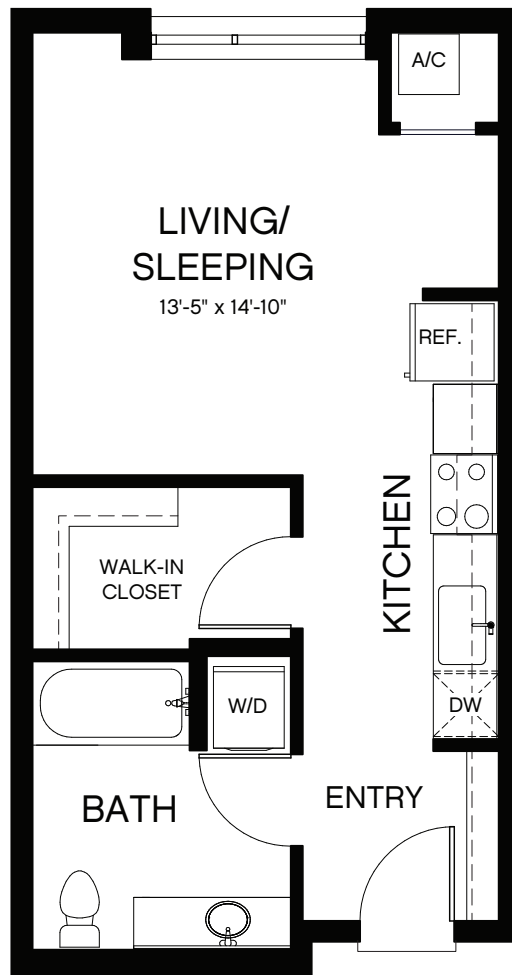

**Plan SC** Studio • 1 Bath • 415–420 sq. Ft.

**NOTES**

---

---

---

4901 Broadway, Oakland, CA 94611 [BaxterOnBroadway.com](http://BaxterOnBroadway.com)