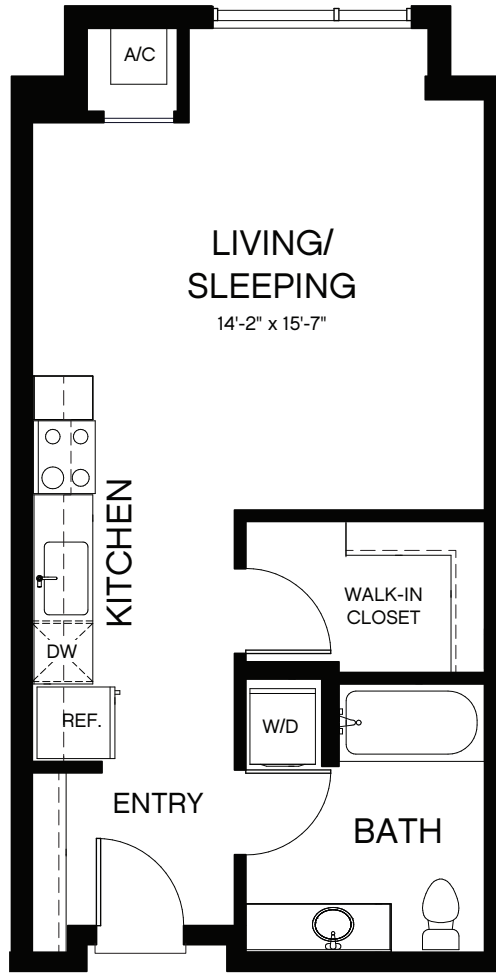

Plan SA Studio • 1 Bath • 436–478 sq. Ft.

NOTES

4901 Broadway, Oakland, CA 94611 BaxterOnBroadway.com