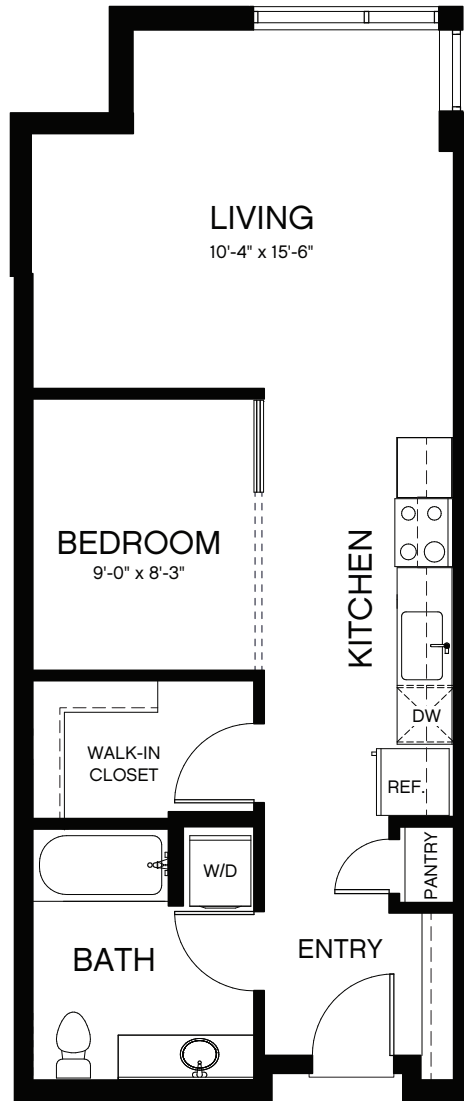

Plan OC Open Bedroom • 1 Bath • 567-593 sq. Ft.

NOTES

4901 Broadway, Oakland, CA 94611 BaxterOnBroadway.com