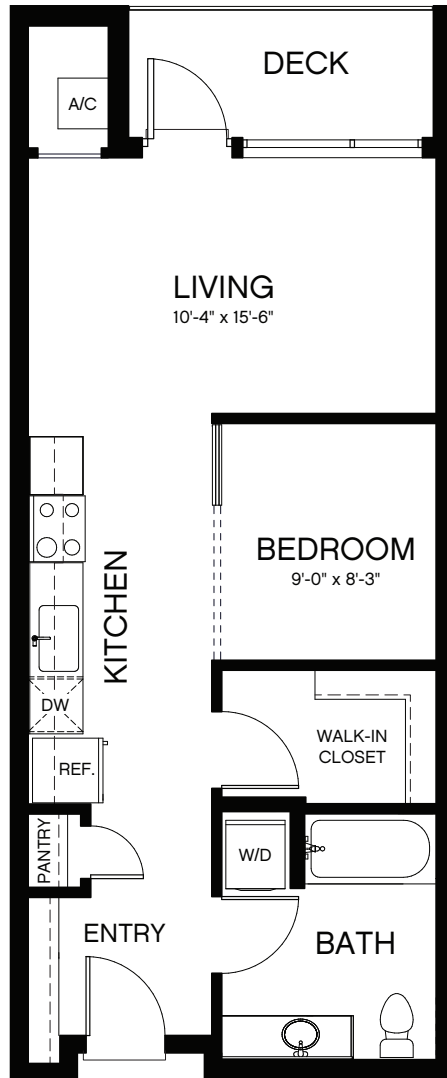

Plan OB Open Bedroom • 1 Bath • 503-544 sq. Ft.

NOTES

4901 Broadway, Oakland, CA 94611 BaxterOnBroadway.com