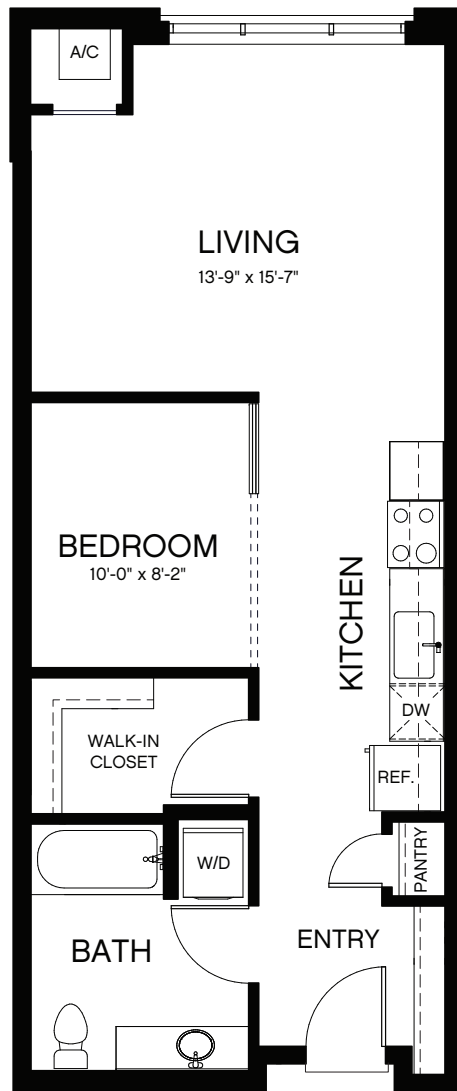

Plan OA Open Bedroom • 1 Bath • 530–604 sq. Ft.

NOTES

4901 Broadway, Oakland, CA 94611 BaxterOnBroadway.com