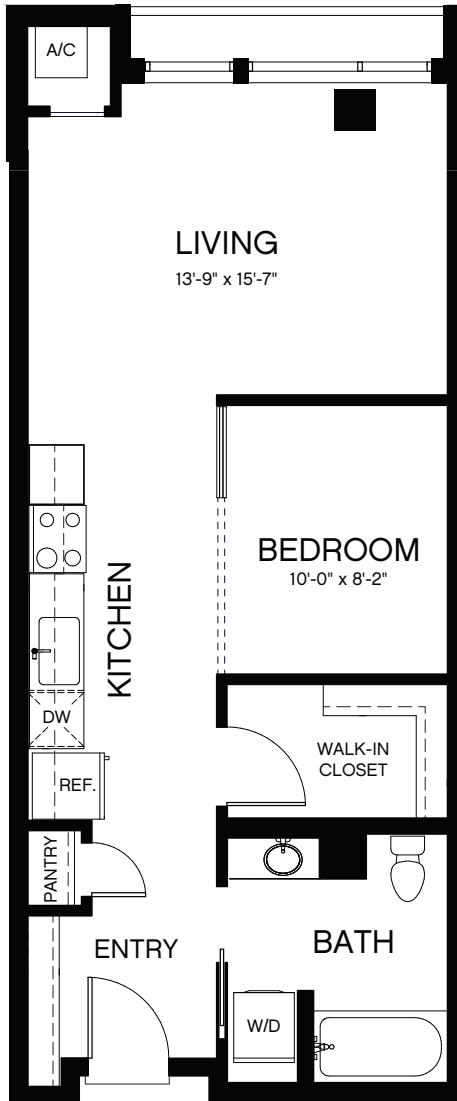

Plan OA-1 Open Bedroom • 1 Bath • 567 sq. Ft.

NOTES

4901 Broadway, Oakland, CA 94611 BaxterOnBroadway.com