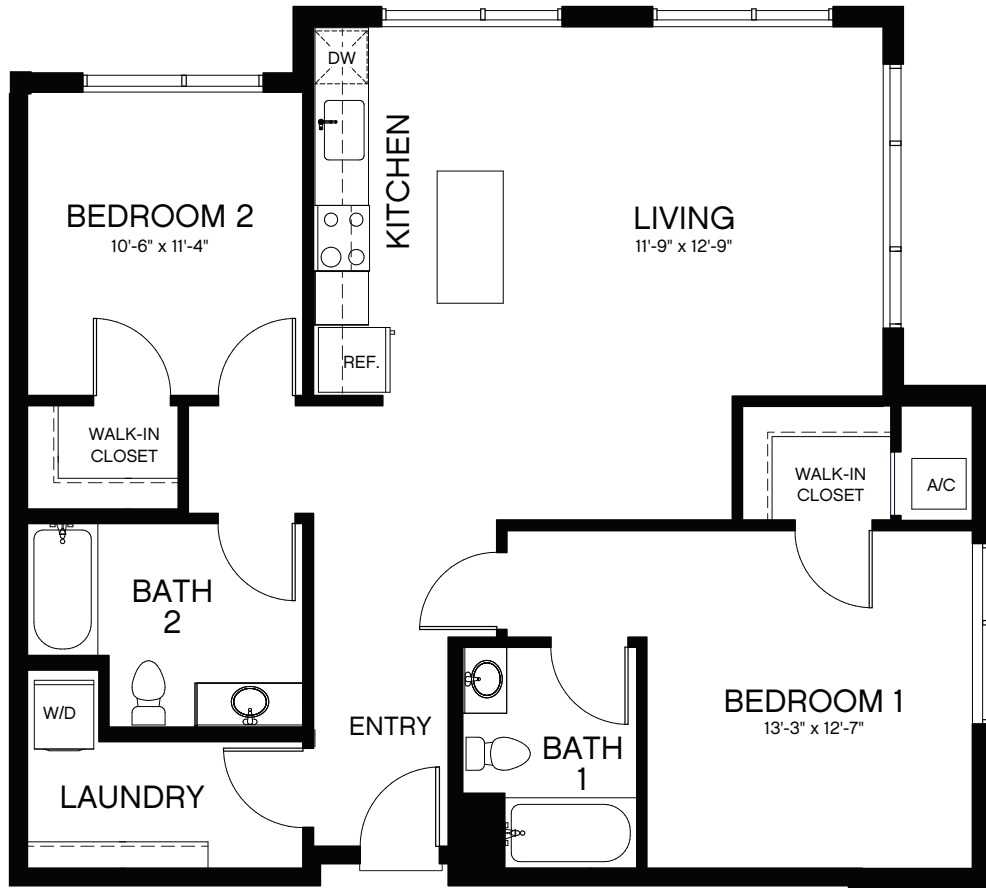

Plan 2C 2 Bedroom • 2 Bath • 1,022-1,058 sq. Ft.

NOTES

4901 Broadway, Oakland, CA 94611 BaxterOnBroadway.com