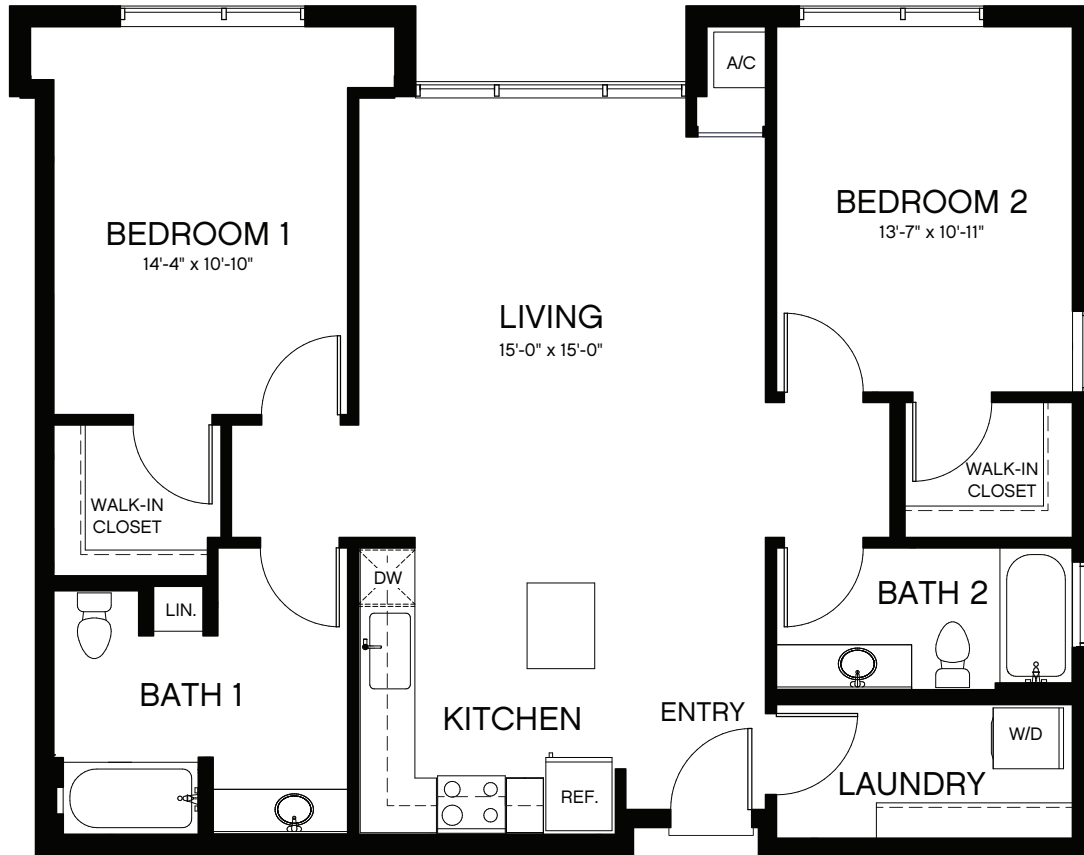

**Plan 2A** 2 Bedroom • 2 Bath • 1,022-1,091 sq. Ft.

**NOTES**

---

---

---

4901 Broadway, Oakland, CA 94611 [BaxterOnBroadway.com](http://BaxterOnBroadway.com)